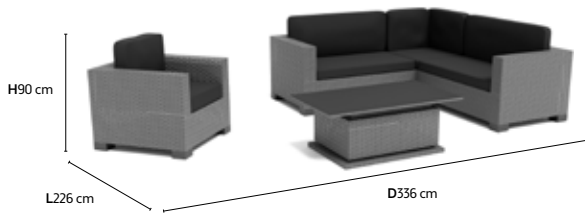

AYA LOUNGE

AYA LOUNGE - ROUND CORNER SET

LIFE PROTECTION COVER 27
RECOMMENDED DECO CUSHIONS - 7x

AYA LOUNGE - CORNER SET

LIFE PROTECTION COVER 27
RECOMMENDED DECO CUSHIONS - 4x

AYA LOUNGE - LOUNGE SET

LIFE PROTECTION COVER 27
RECOMMENDED DECO CUSHIONS - 4x