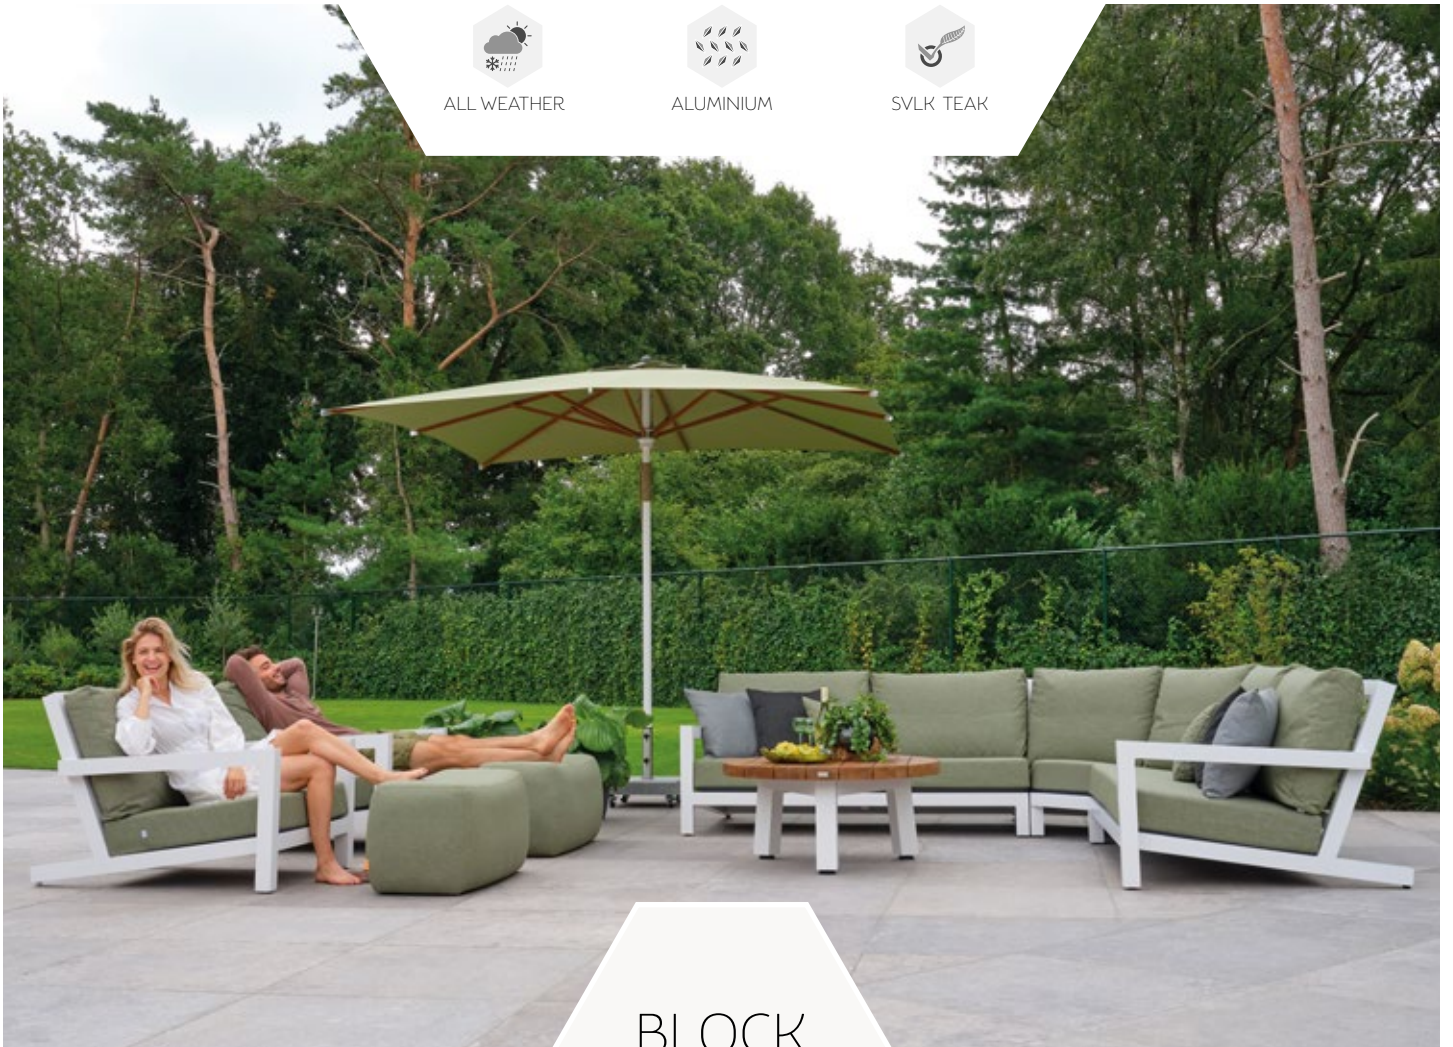

ALL WEATHER

ALUMINIUM

SVLK TEAK