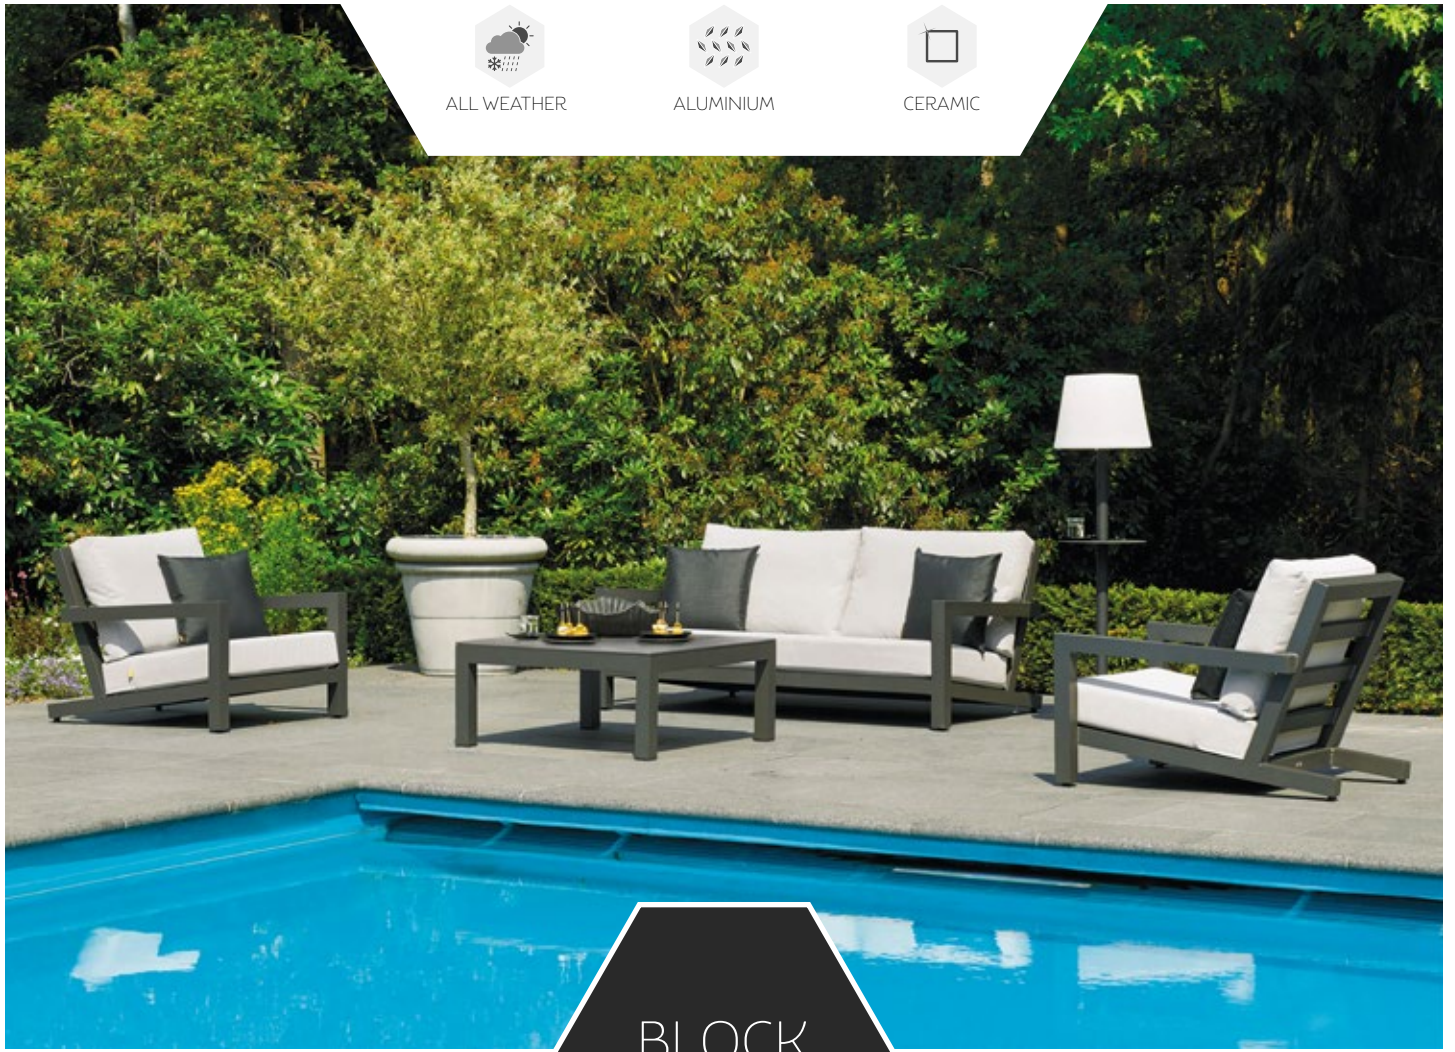

ALUMINIUM

SVLK TEAK

BLOCK

LOUNGE SET
WITH COMFORT CORNER

ALL WEATHER

ALUMINIUM

CERAMIC

BLOCK
LOUNGE SET

BLOCK LOUNGE

BLOCK LOUNGE - COMFORT CORNER

LIFE PROTECTION COVER 28 + COVER 06 - 2x
DECO CUSHIONS - 6x

BLOCK LOUNGE - LOUNGE SET

LIFE PROTECTION COVER 29
DECO CUSHIONS - 4x

CUSHIONS

ALL WEATHER

CARBON ALL WEATHER