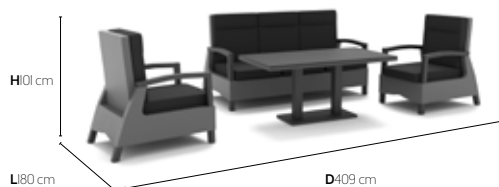

ALOHA LOUNGE - LOUNGE SET

LIFE PROTECTION COVER 30
RECOMMENDED DECO CUSHIONS - 4x