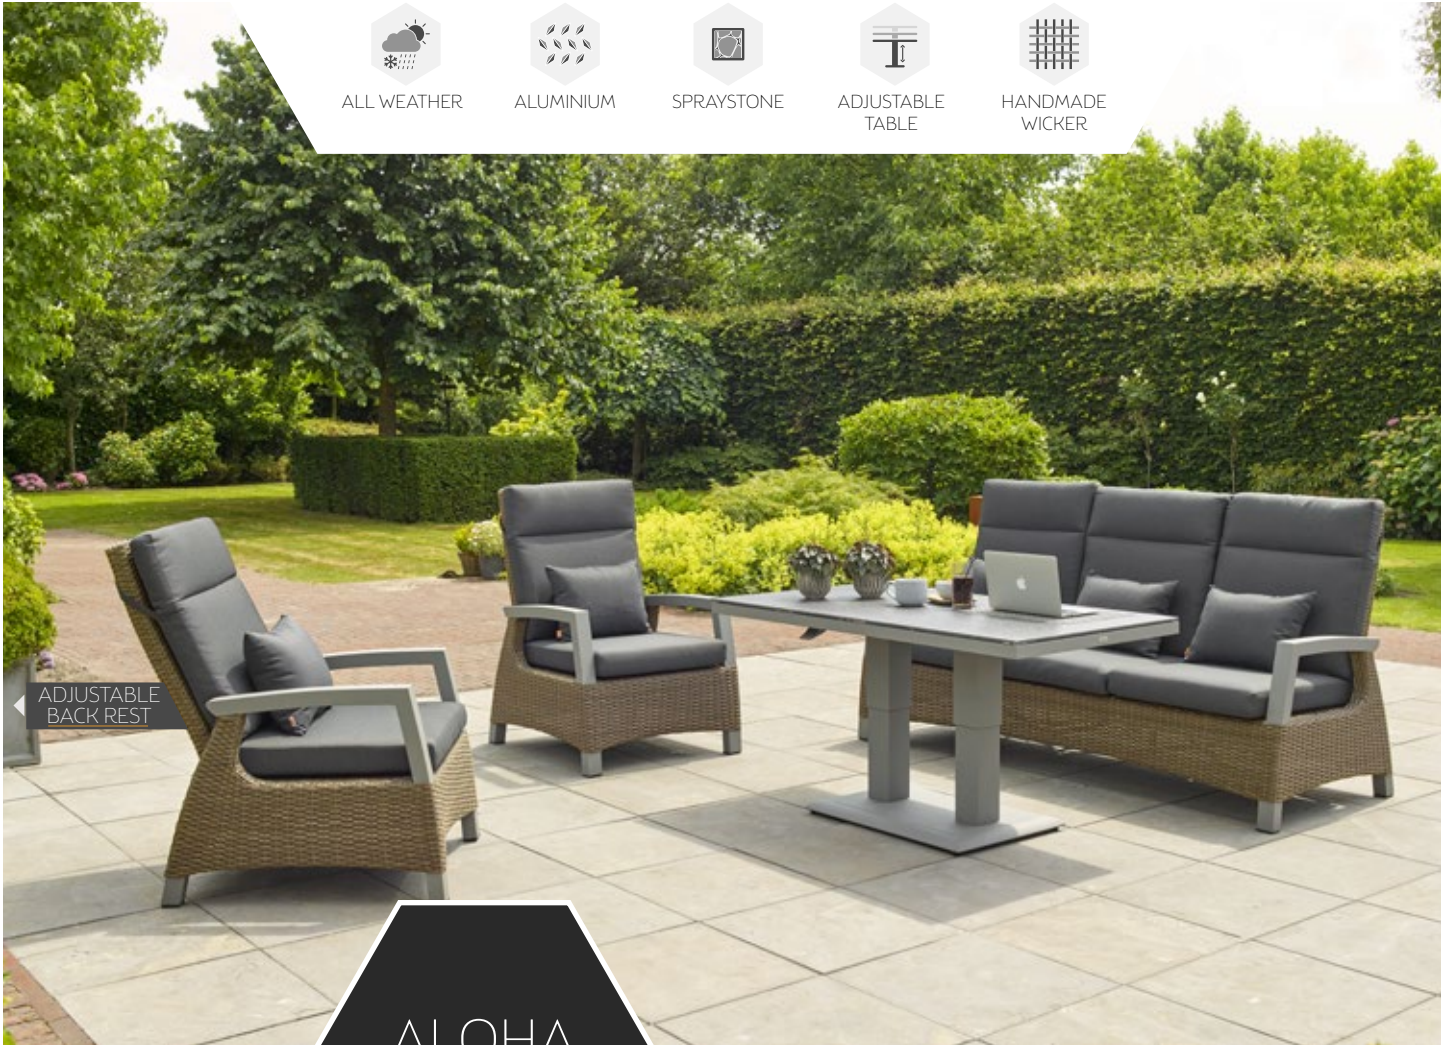

ALL WEATHER

ALUMINIUM

SPRAYSTONE

ADJUSTABLE
TABLE

HANDMADE
WICKER