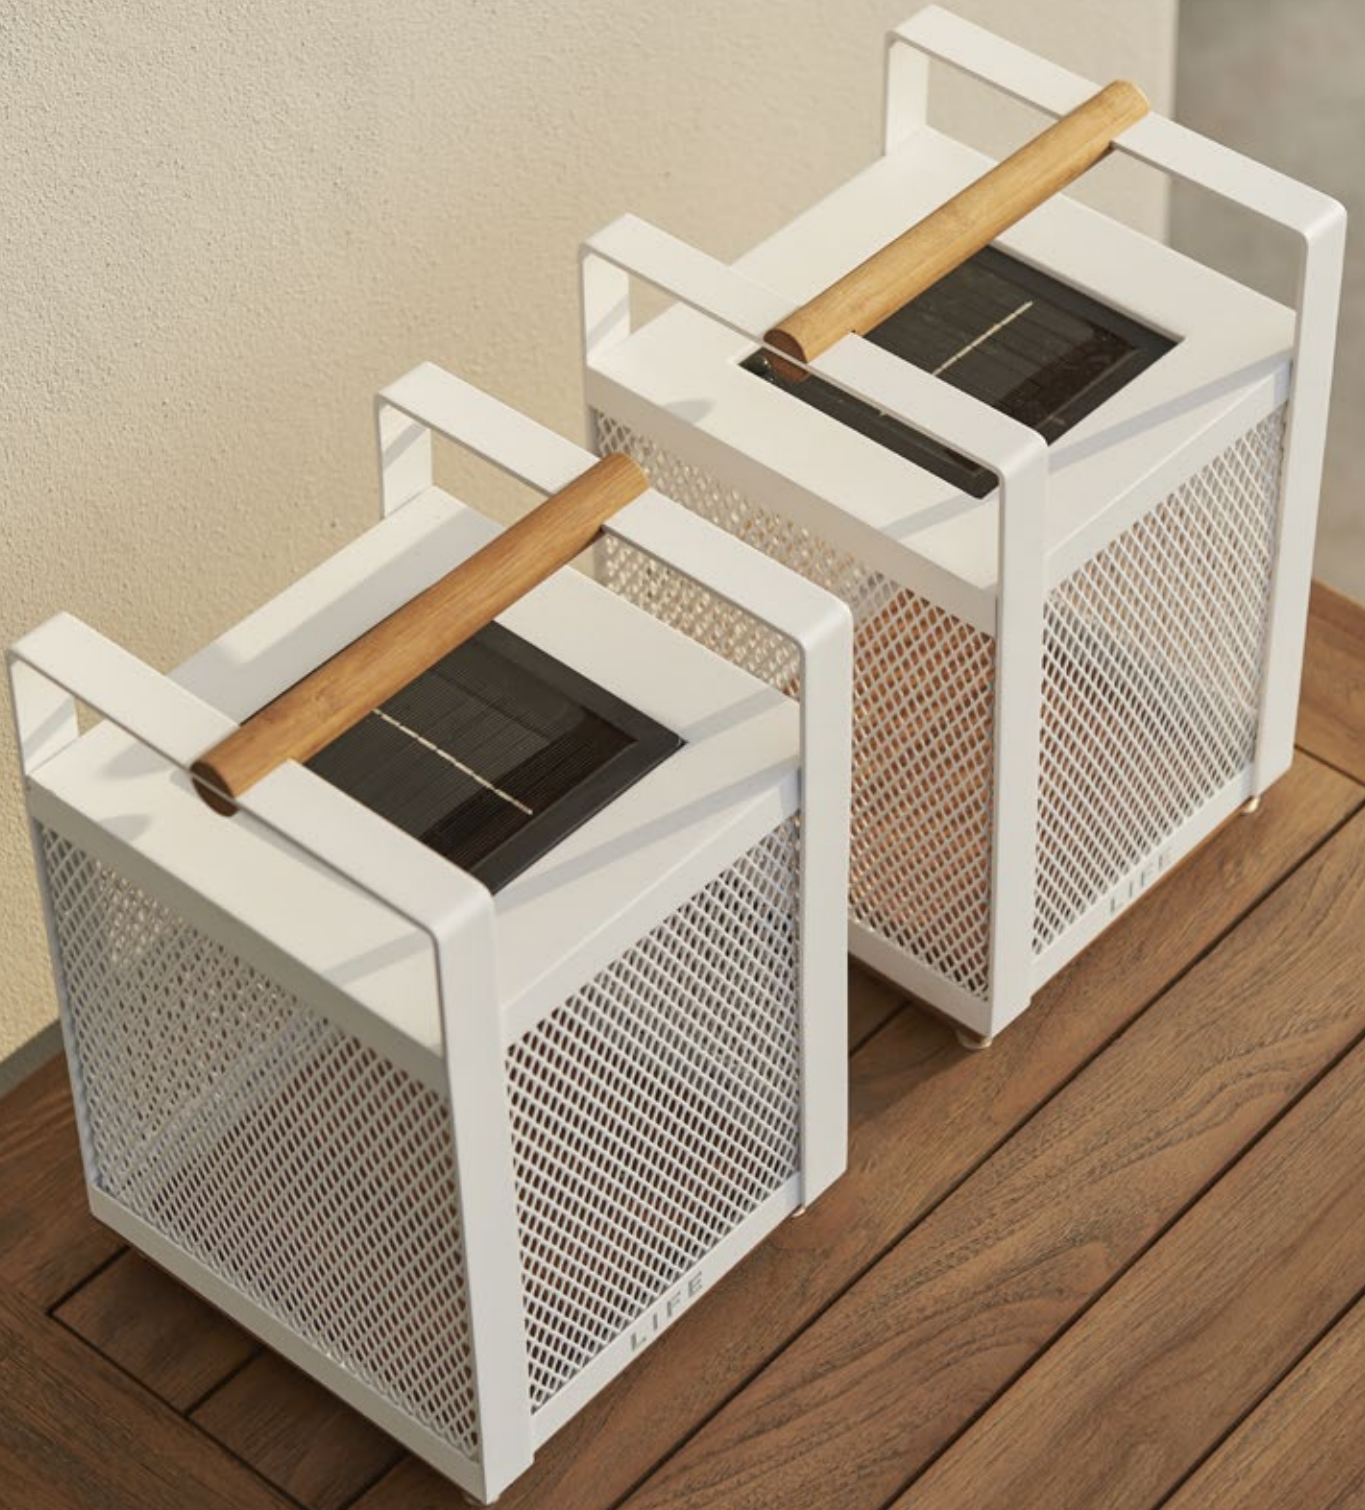

ACCESSORIES