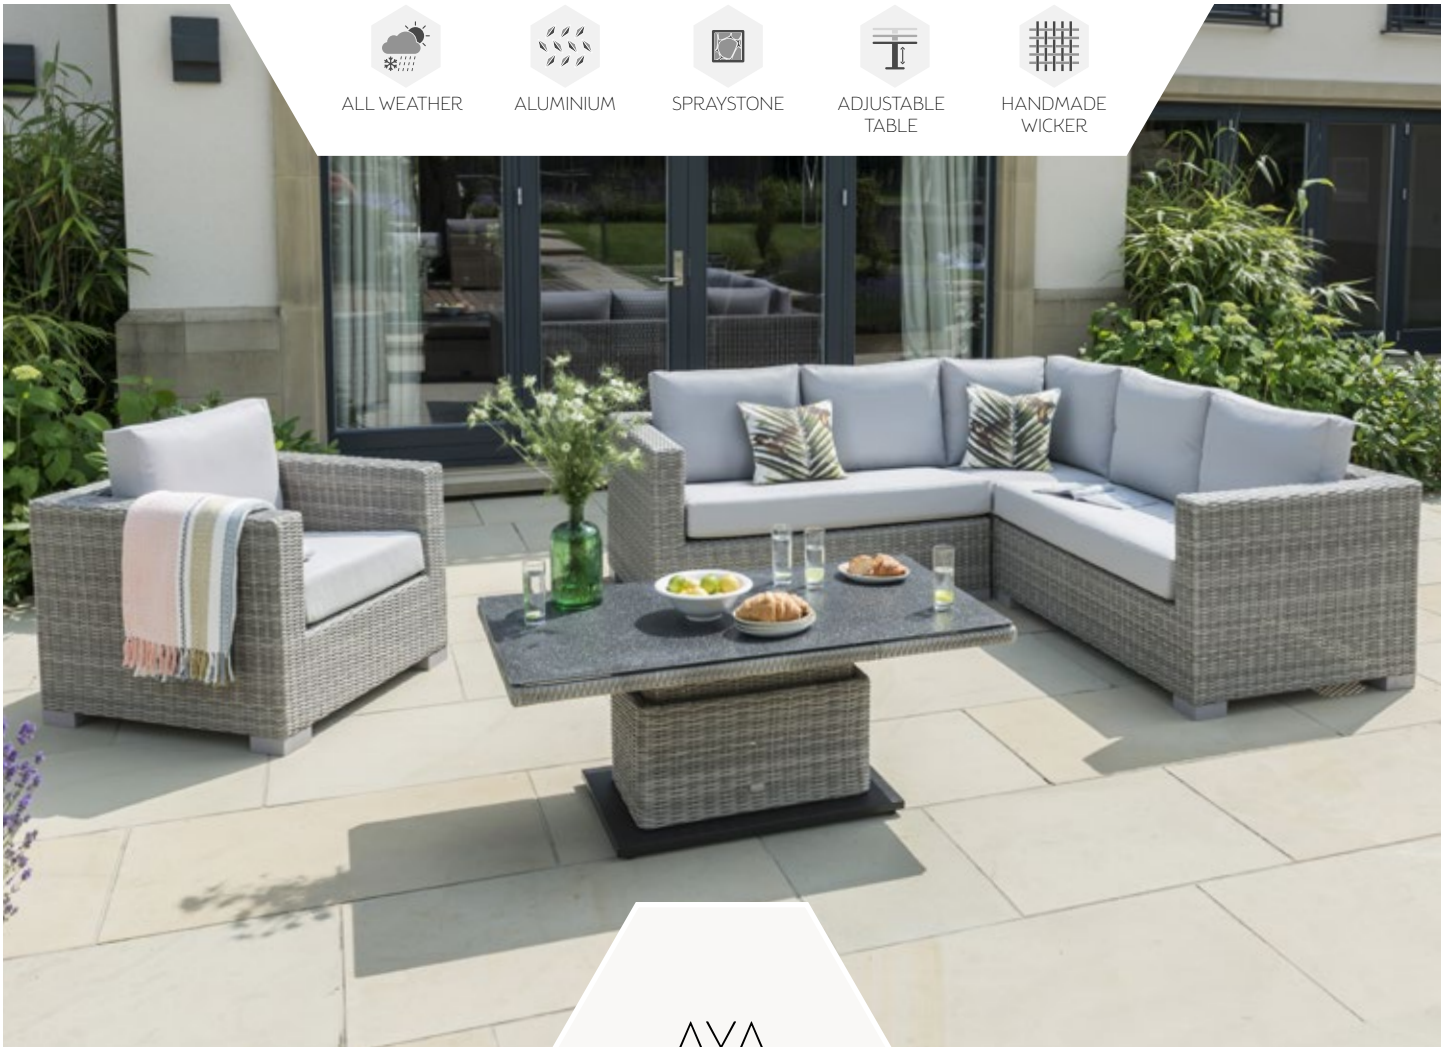

EASY

L40x D50 x H42 cm

RECOMMENDED MAINTENANCE PRODUCTS

ALL INFORMATION ON MATERIALS AND MAINTENANCE CAN BE FOUND AT THE END OF THE BROCHURE

AYA LOUNGE

AYA
ROUND CORNER SET

ALL WEATHER

ALUMINIUM

AYA
CORNER SET

ALL WEATHER

ALUMINIUM

SPRAYSTONE

ADJUSTABLE
TABLE

HANDMADE
WICKER

AYA
LOUNGE SET

HEIGHT
ADJUSTABLE TABLE