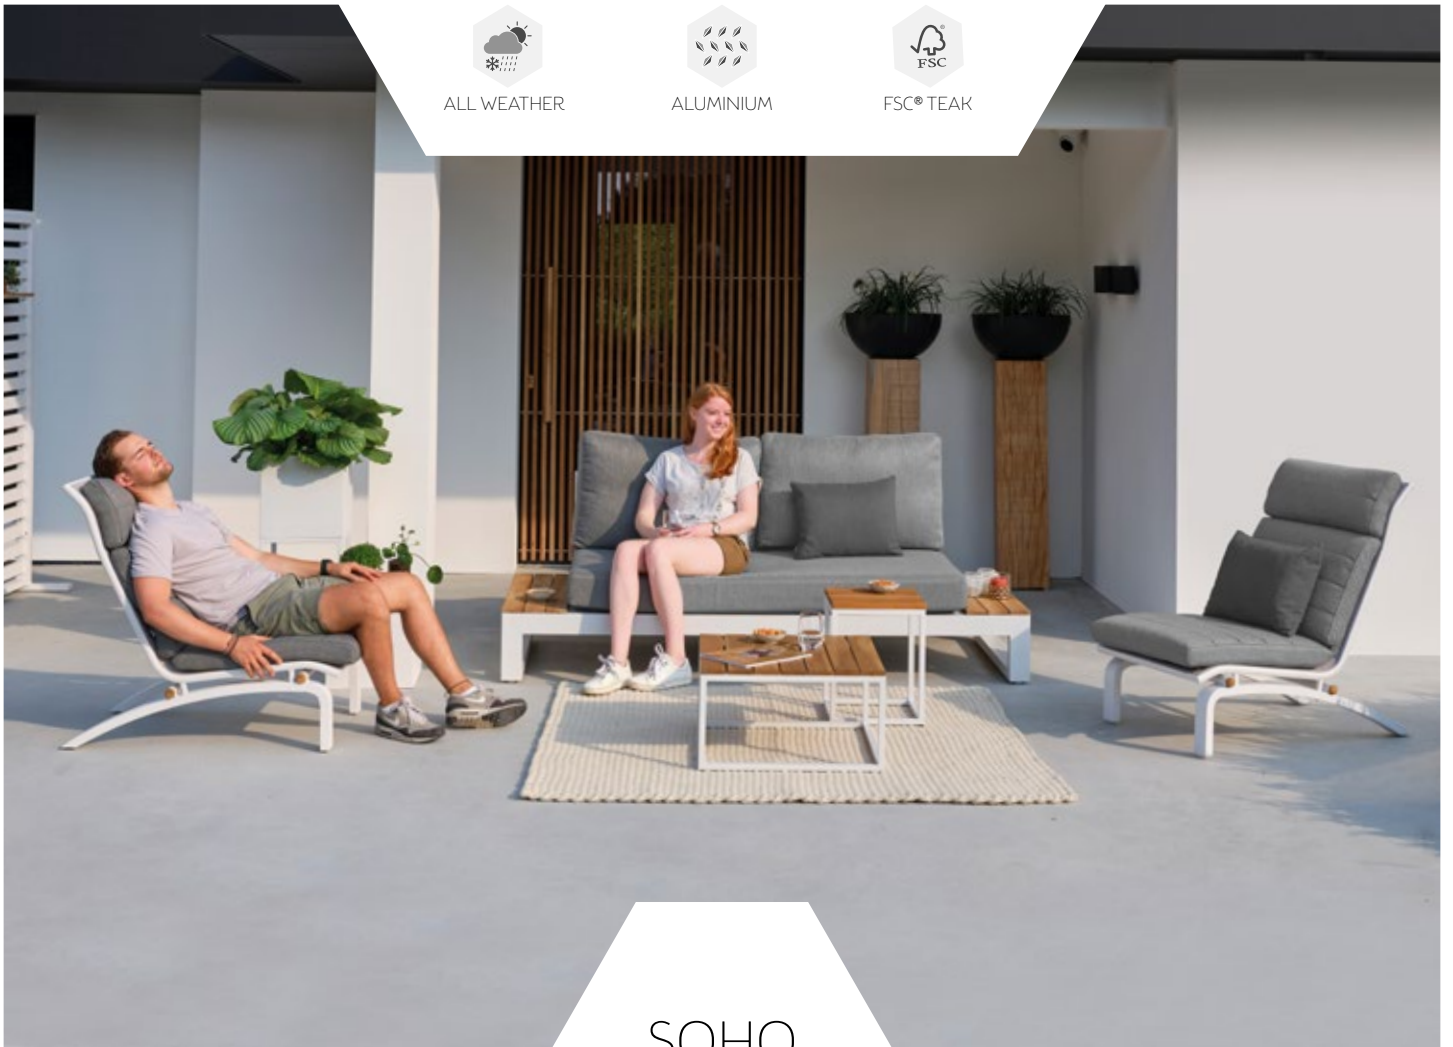

RECOMMENDED MAINTENANCE PRODUCTS

ALL INFORMATION ON MATERIALS AND MAINTENANCE CAN BE FOUND AT THE END OF THE BROCHURE

ALL WEATHER

ALUMINIUM

FSC® TEAK

SOHO

LOUNGE SET

CUSHIONS