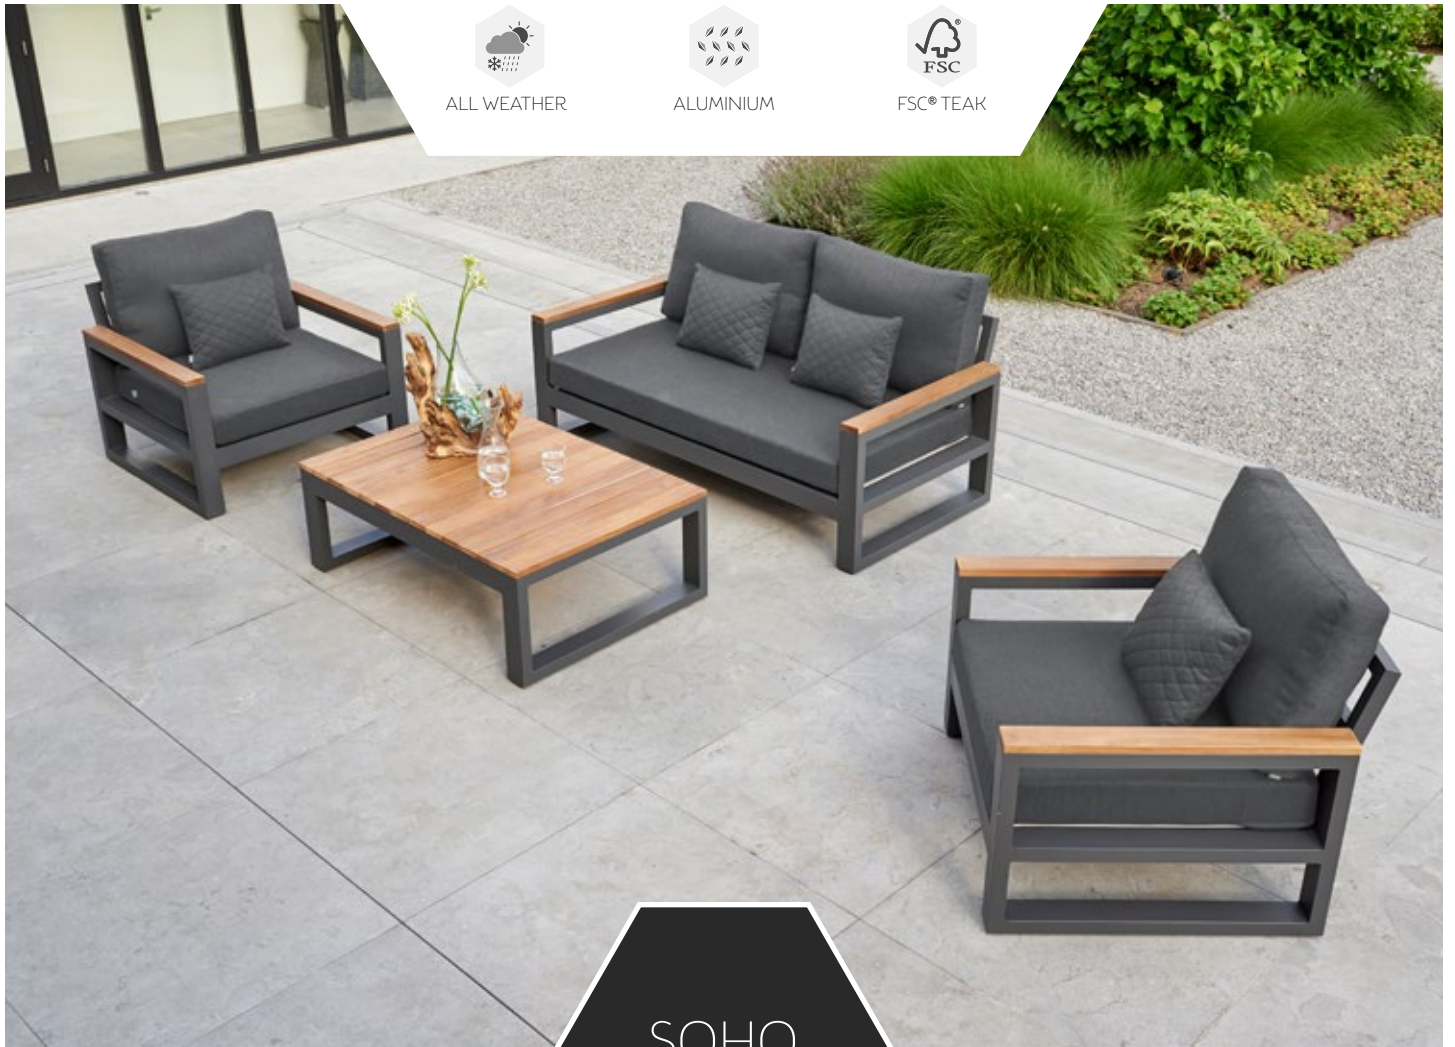

ALUMINIUM

FSC® TEAK

SOHO

CORNER SET

SOHO
CHAISE AND BENCH

ALL WEATHER

ALUMINIUM

FSC® TEAK