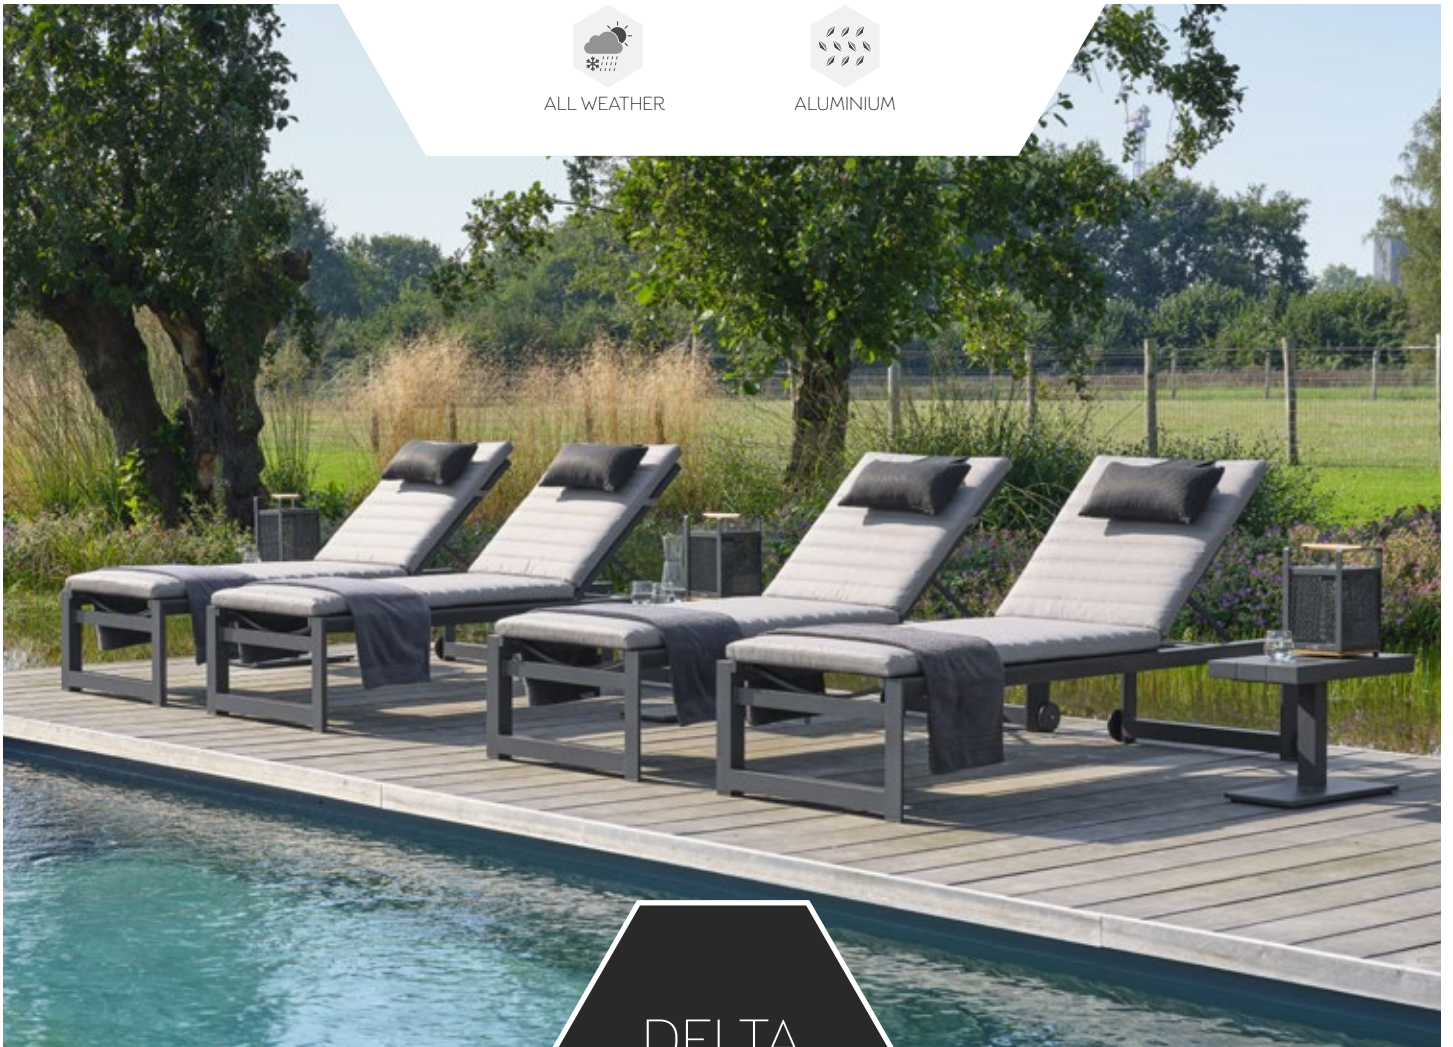

ALL WEATHER

ALUMINIUM