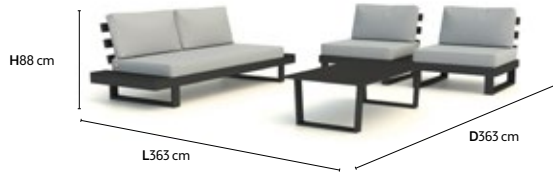

ALUMINIUM

IBIZA
LOUNGE SET

IBIZA LOUNGE

IBIZA LOUNGE - LOUNGE SET

LIFE PROTECTION COVER 07 - CHAIRS NOT INCLUDED
RECOMMENDED DECO CUSHIONS - 2x

IBIZA LOUNGE - LOUNGE SET

LIFE PROTECTION COVER 07 - CHAIRS NOT INCLUDED
RECOMMENDED DECO CUSHIONS - 4x