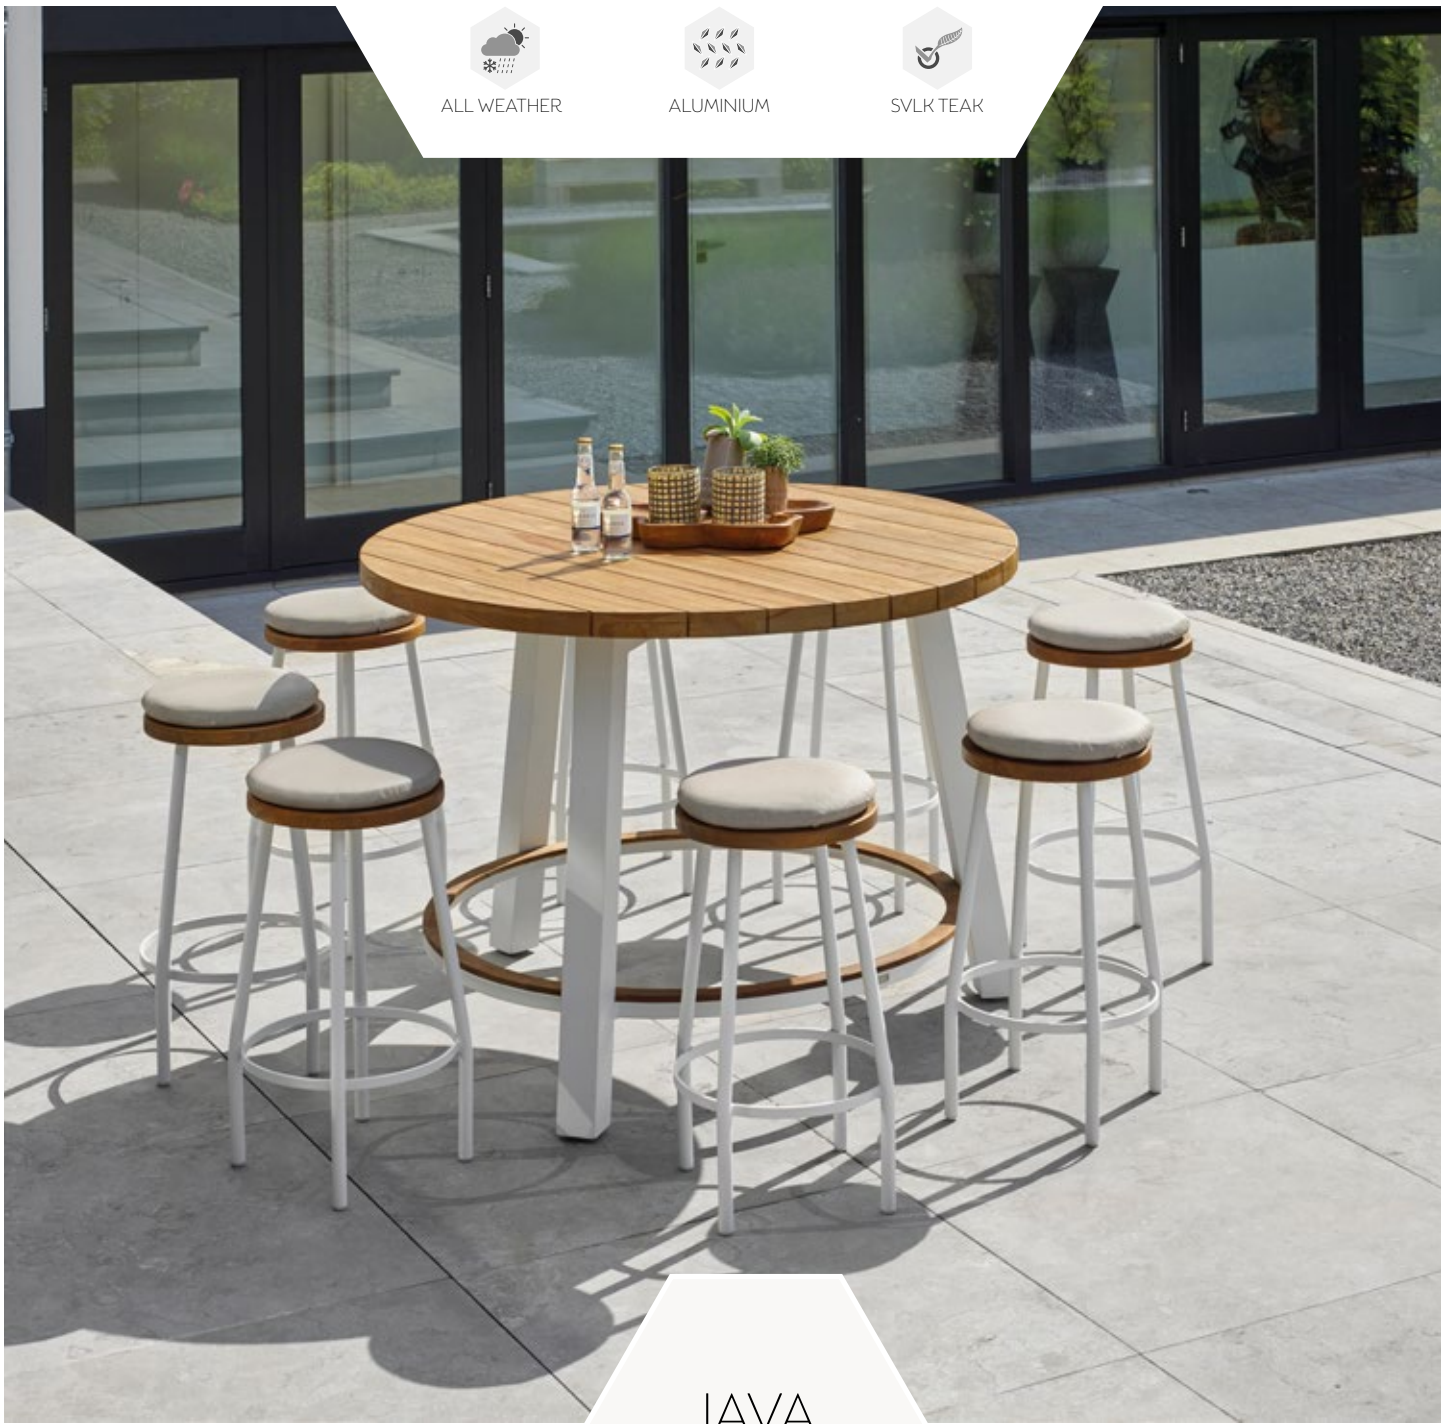

ALL WEATHER

ALUMINIUM

SVLK TEAK