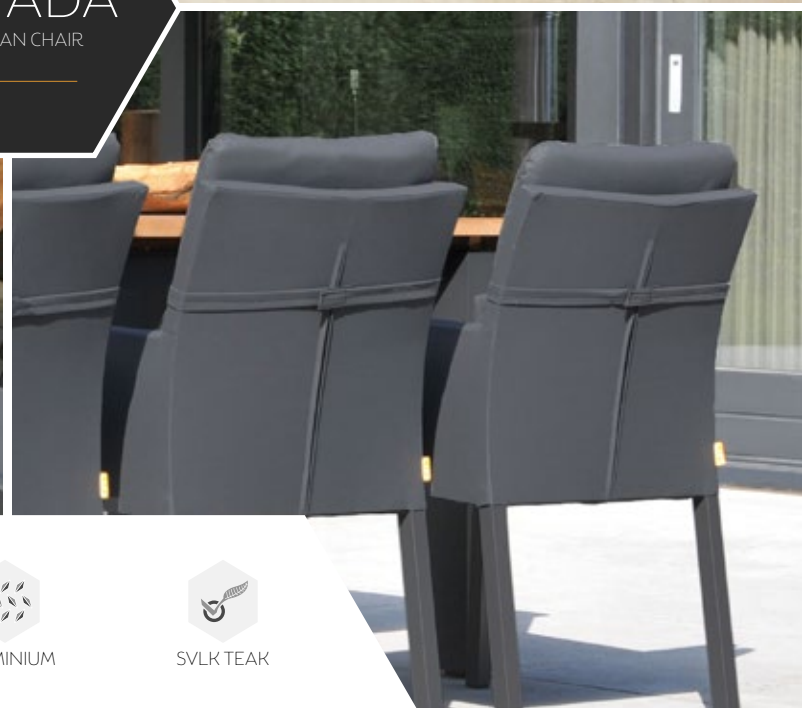

RECOMMENDED MAINTENANCE PRODUCTS

ALL INFORMATION ON MATERIALS AND MAINTENANCE CAN BE FOUND AT THE END OF THE BROCHURE

NEVADA DINING

NEVADA CARIBEAN CHAIR

ALL WEATHER

ALUMINIUM

SVLK TEAK

ALL WEATHER