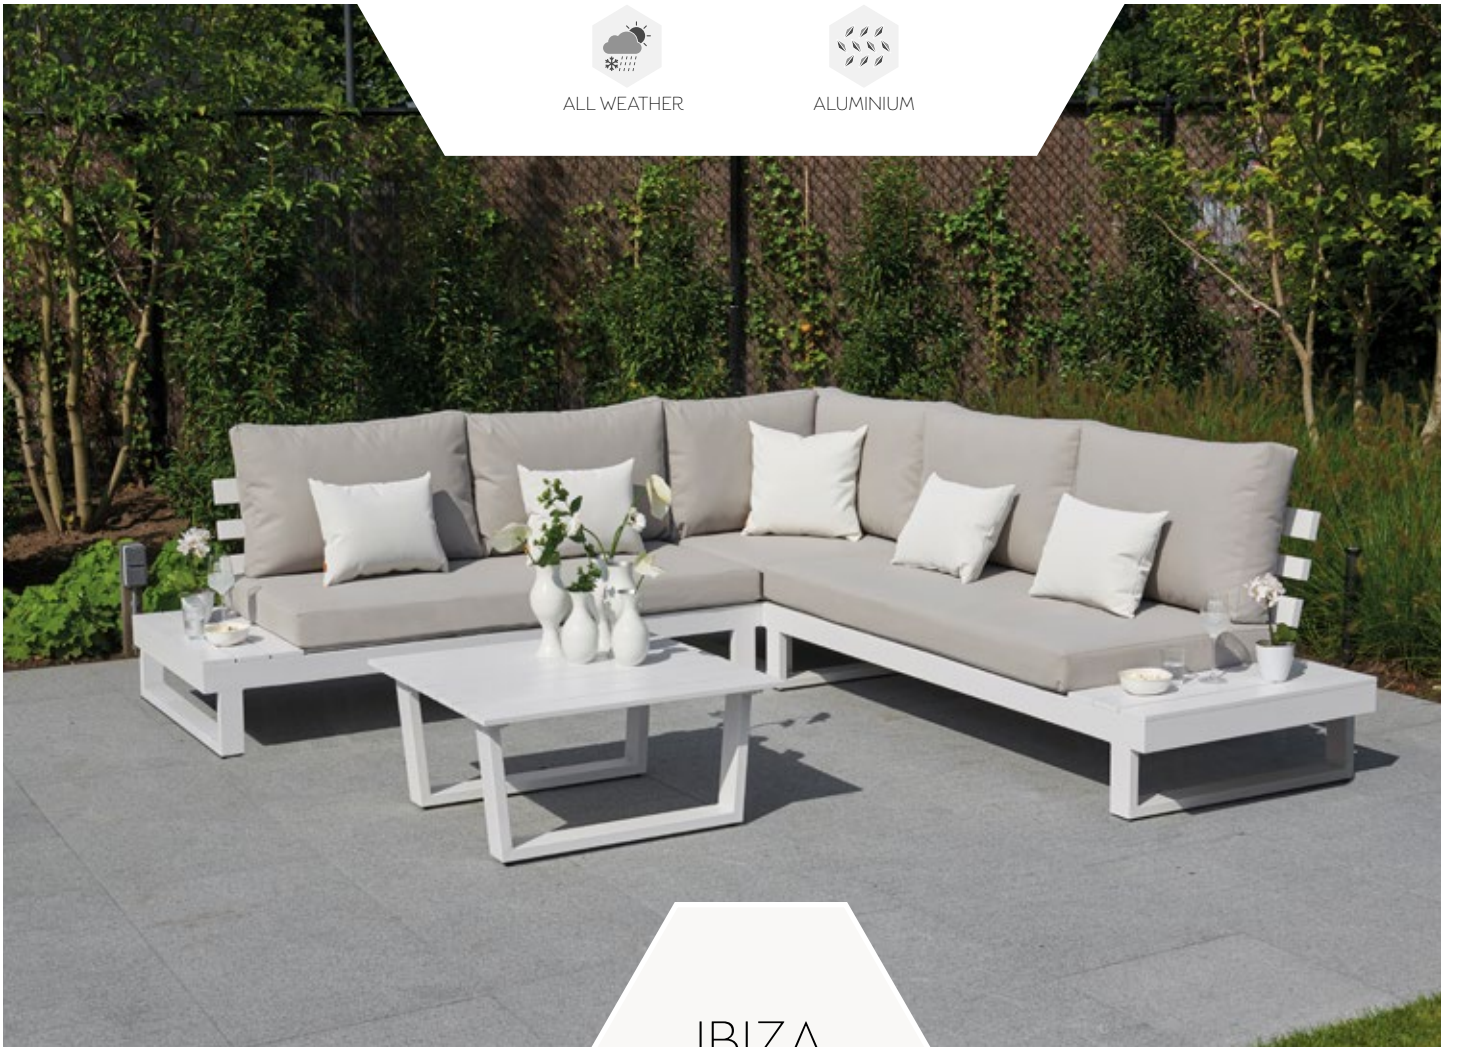

IBIZA
CORNER SET

LIFE

OUTDOOR LIVING

ALL WEATHER

ALUMINIUM

IBIZA
CORNER SET

IBIZA LOUNGE

IBIZA LOUNGE - HIGH ARM COMFORT CORNER