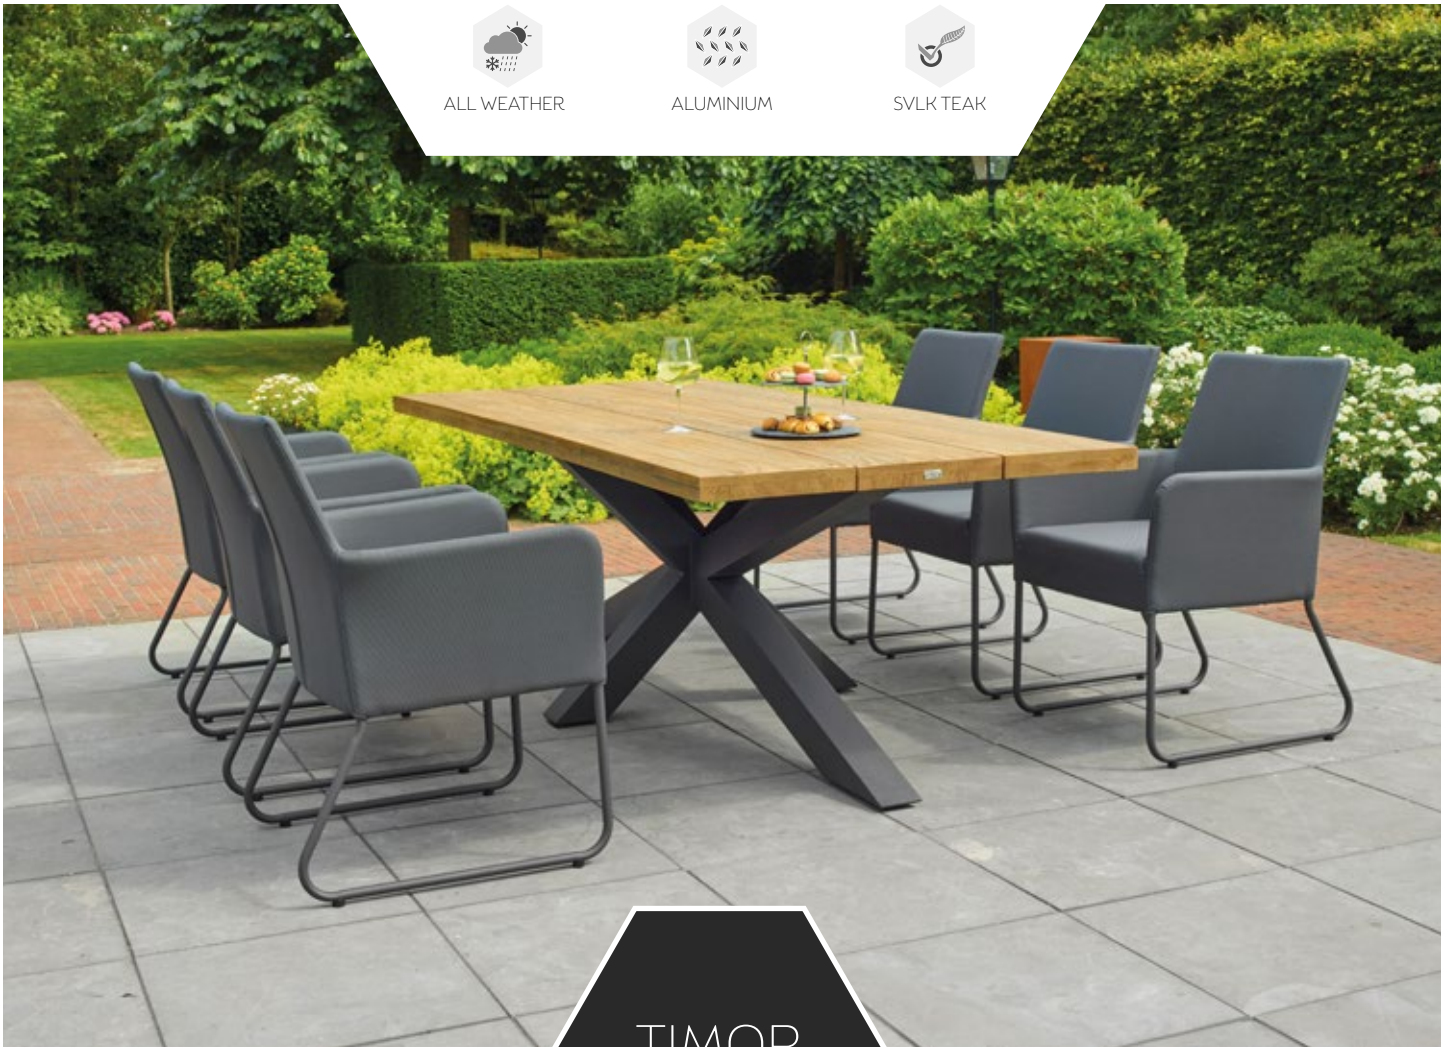

ALL WEATHER

ALUMINIUM

SVLK TEAK