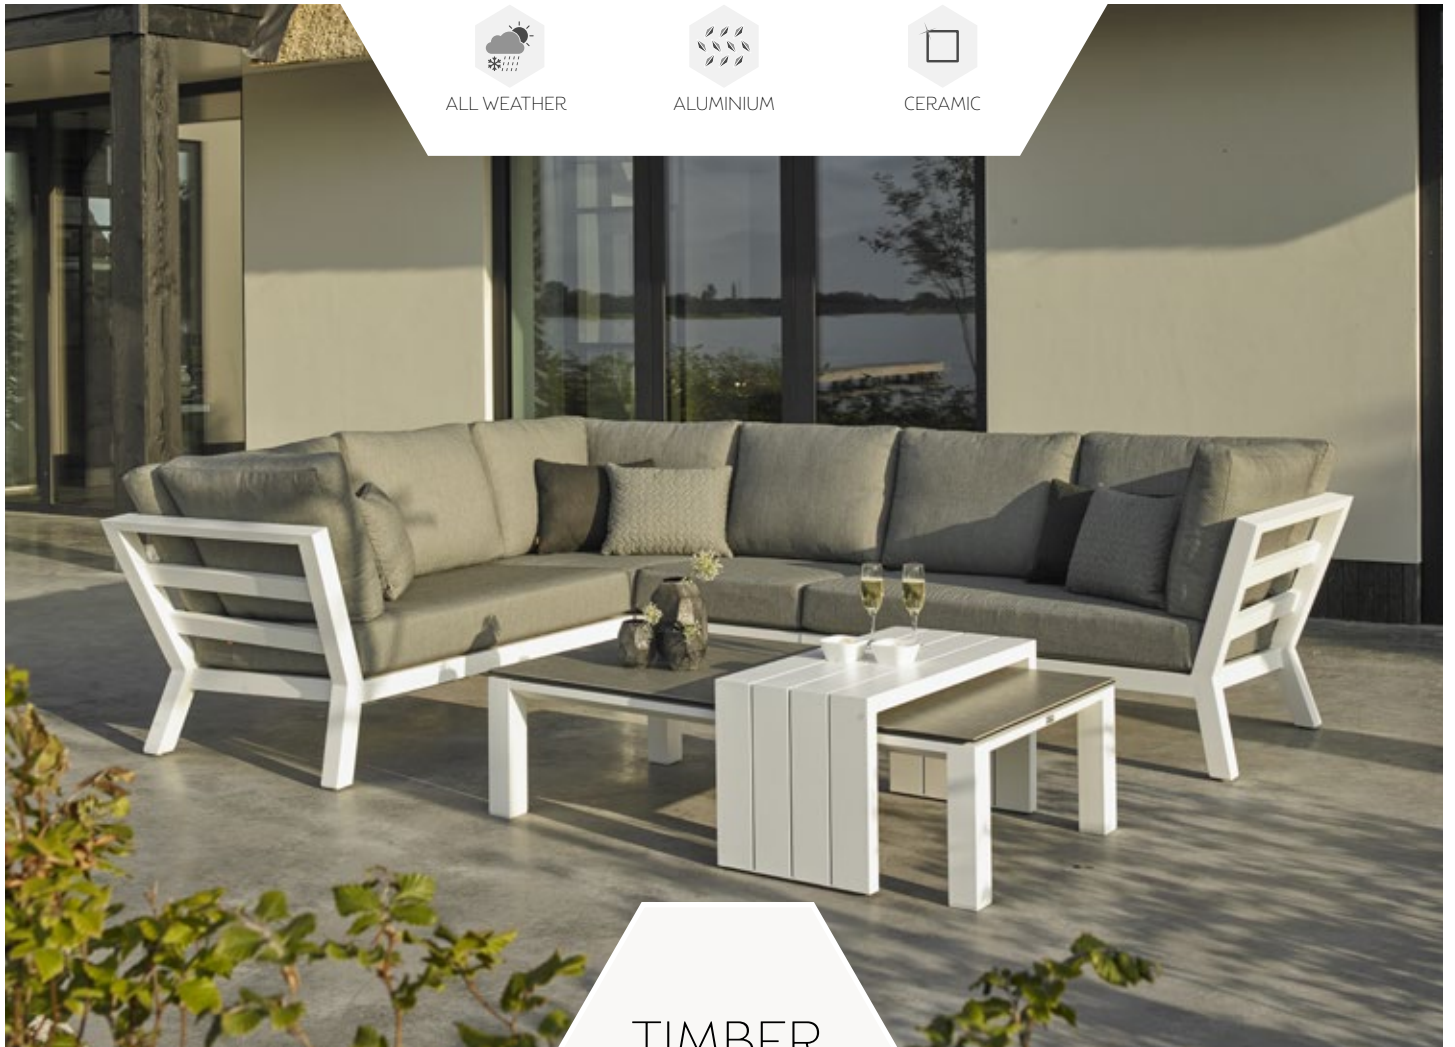

ALL WEATHER

ALUMINIUM

SPRAYSTONE

ADJUSTABLE
TABLE

TIMBER
CORNER SET

ALL WEATHER

ALUMINIUM

CERAMIC