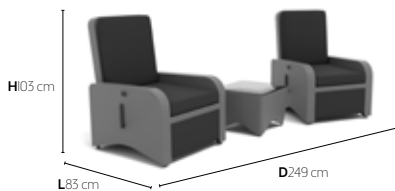

DIVA LOUNGE - LOUNGE SET

LIFE PROTECTION COVER 07
RECOMMENDED DECO CUSHIONS - 2x