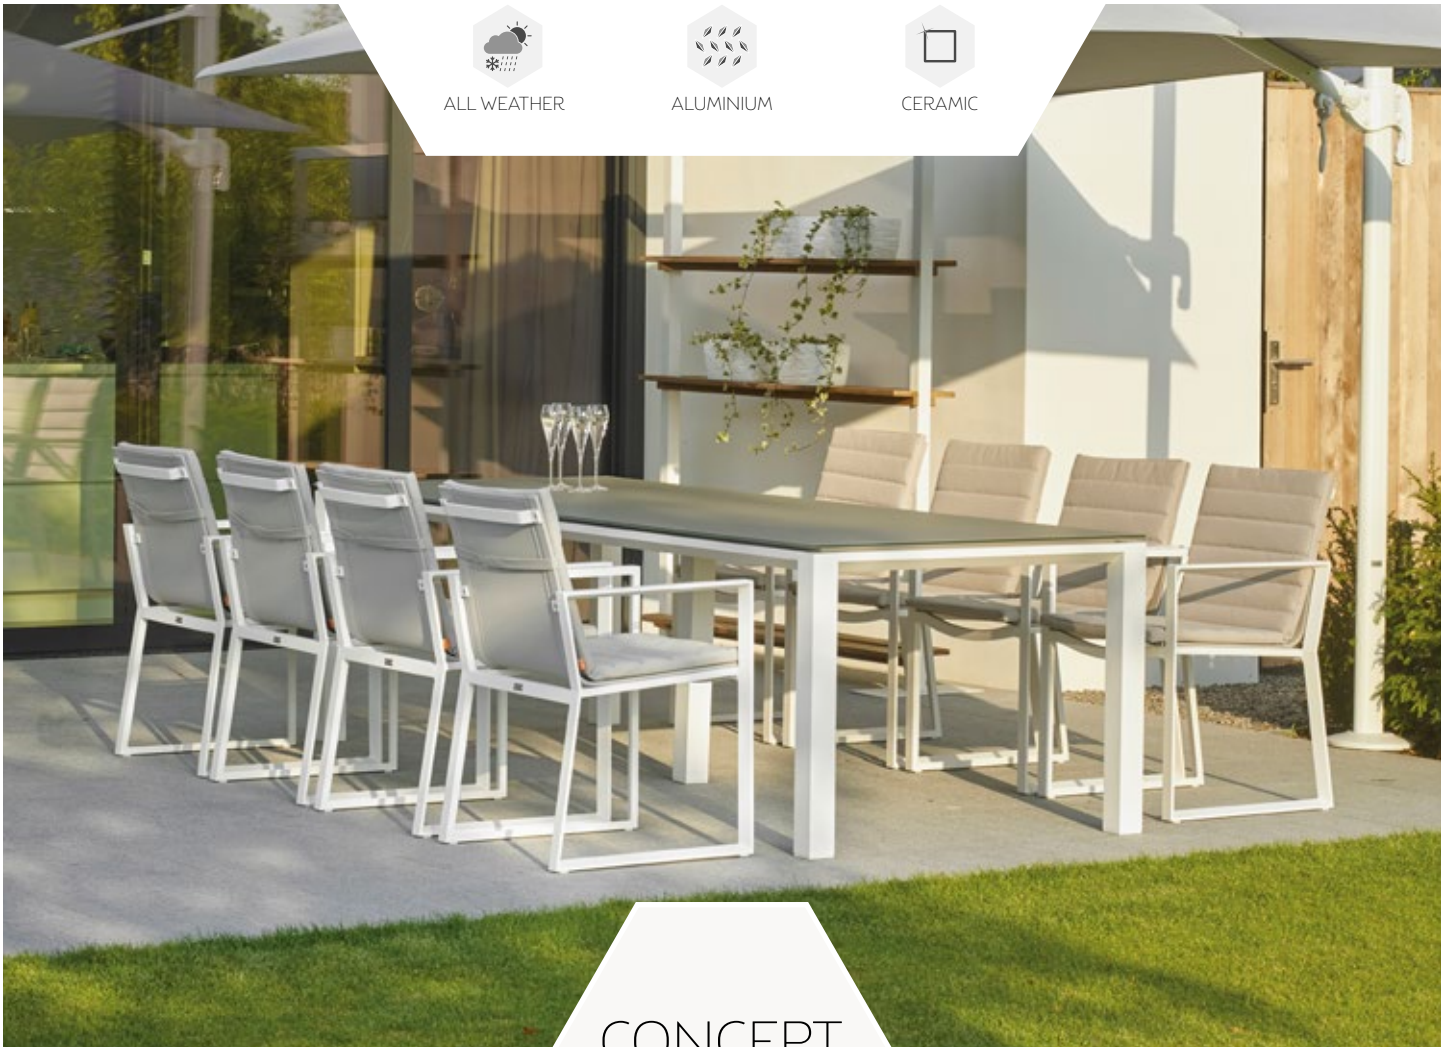

ALL WEATHER

ALUMINIUM

CERAMIC