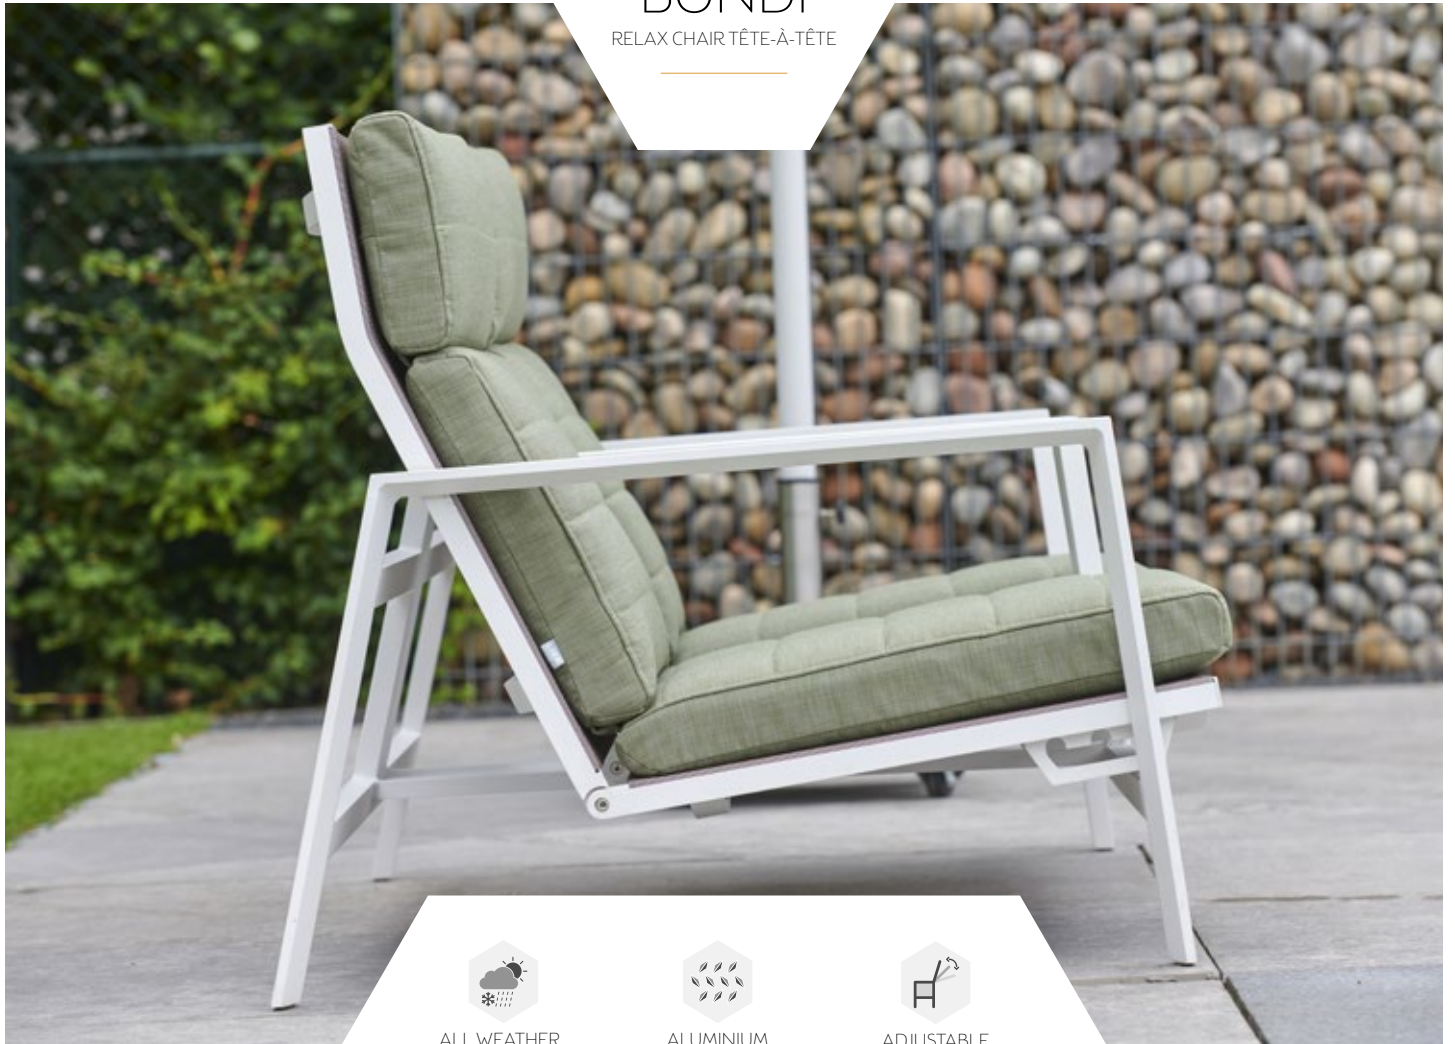

BONDI RELAX

BONDI RELAX CHAIR

ALL WEATHER

ALUMINIUM

ADJUSTABLE
BACK REST

LIFE

BONDI

RELAX CHAIR TÊTE-À-TÊTE