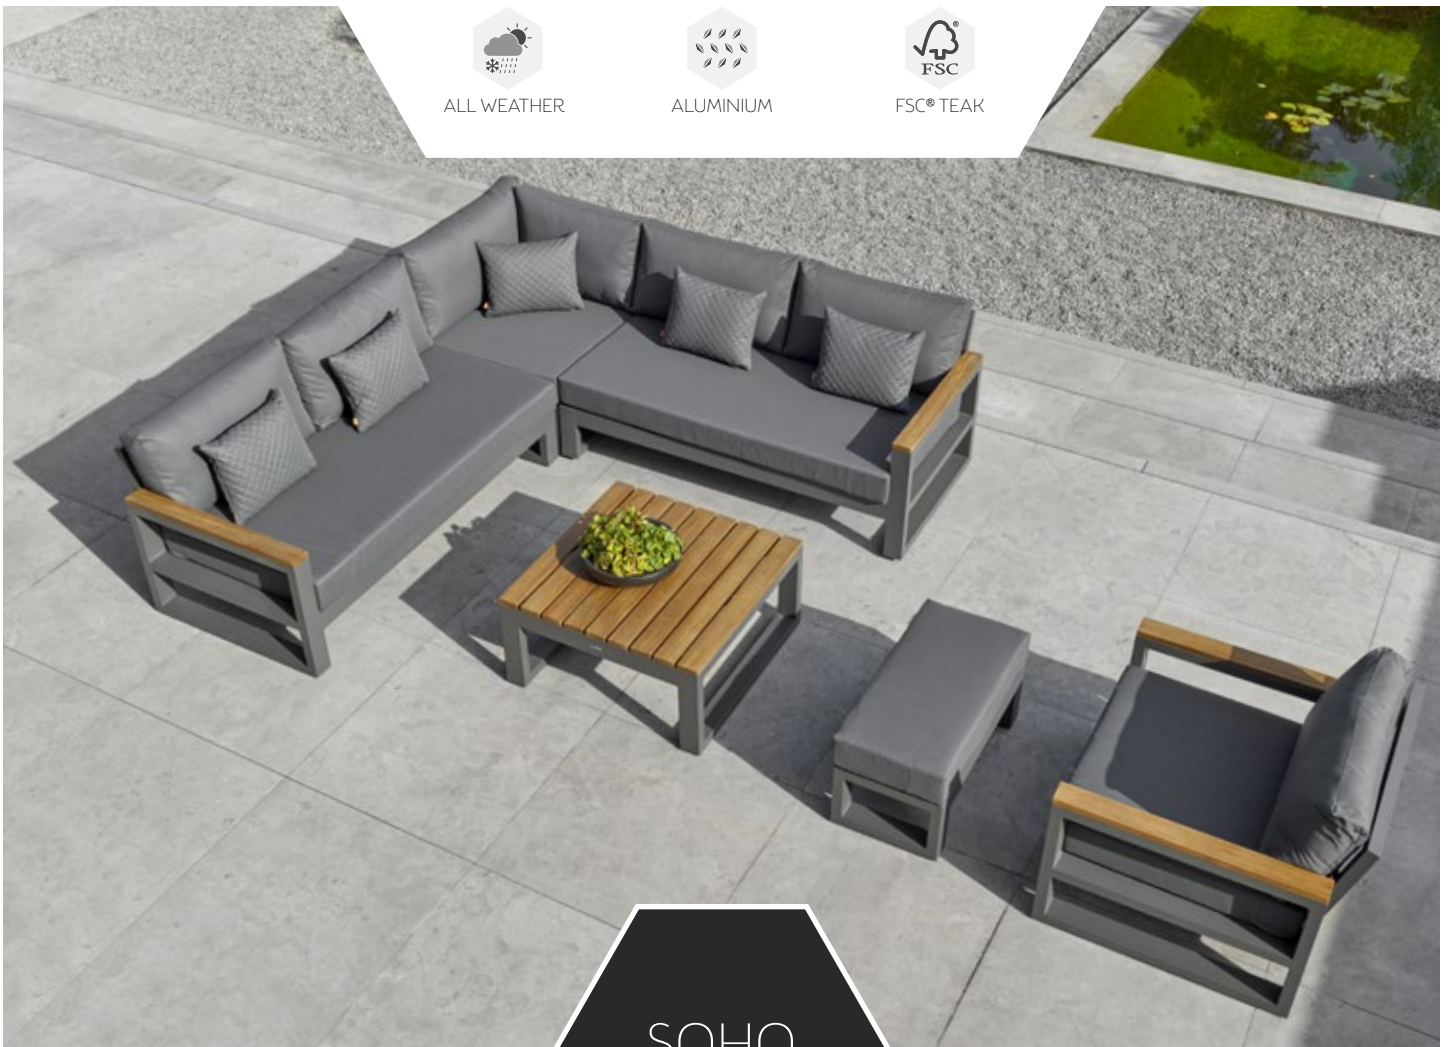

ALL WEATHER

ALUMINIUM

FSC® TEAK