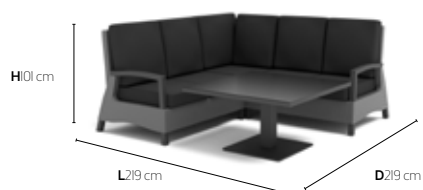

ALOHA LOUNGE

ALOHA LOUNGE - CORNER SET

LIFE PROTECTION COVER 01
RECOMMENDED DECO CUSHIONS - 6x