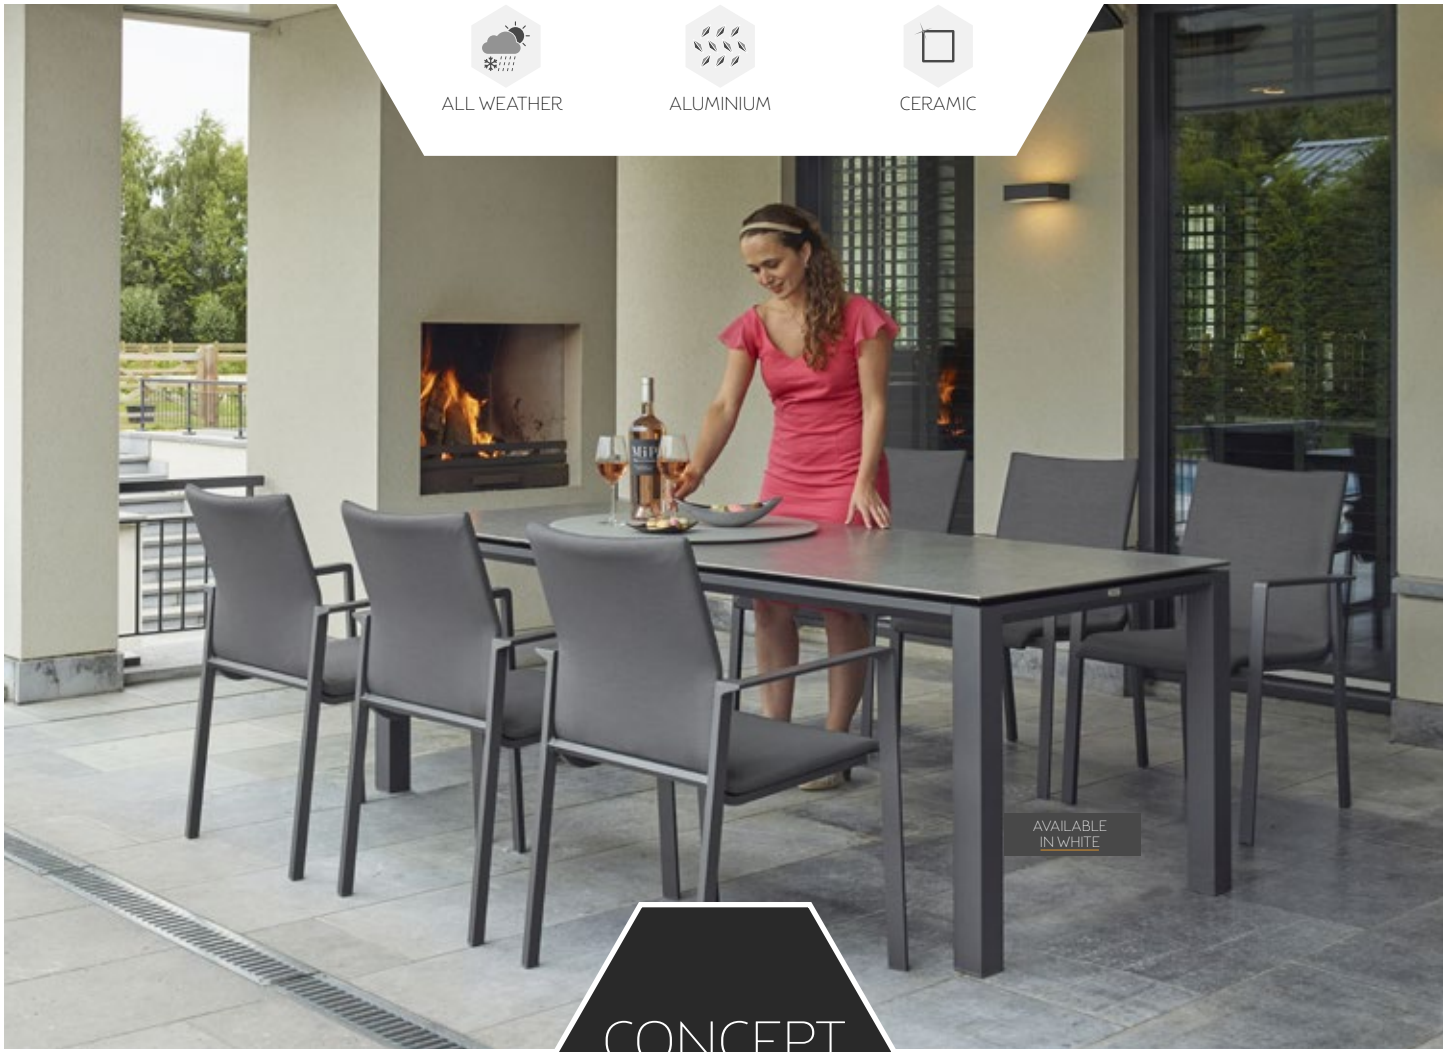

CONCEPT DINING

ALL WEATHER

ALUMINIUM

CERAMIC

AVAILABLE
IN WHITE

CONCEPT

SENSE CHAIR

OPTIONAL TABLE TOP
SPRAYSTONE