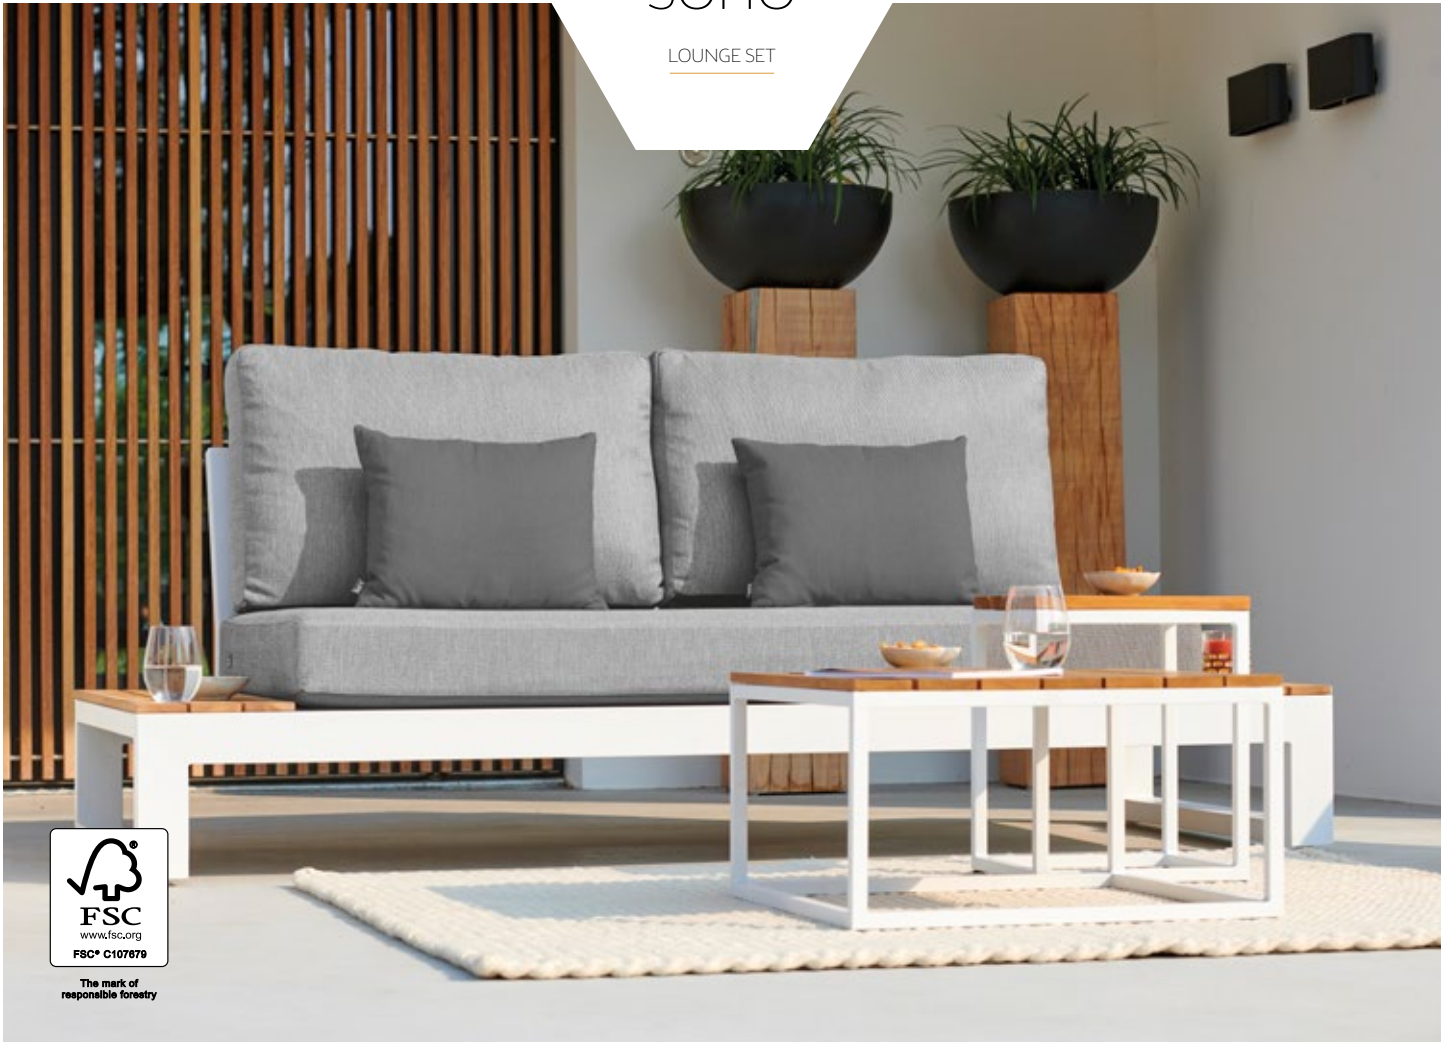

RECOMMENDED MAINTENANCE PRODUCTS

ALL INFORMATION ON MATERIALS AND MAINTENANCE CAN BE FOUND AT THE END OF THE BROCHURE

ALL WEATHER

ALUMINIUM

FSC® TEAK

SOHO

LOUNGE SET

CUSHIONS