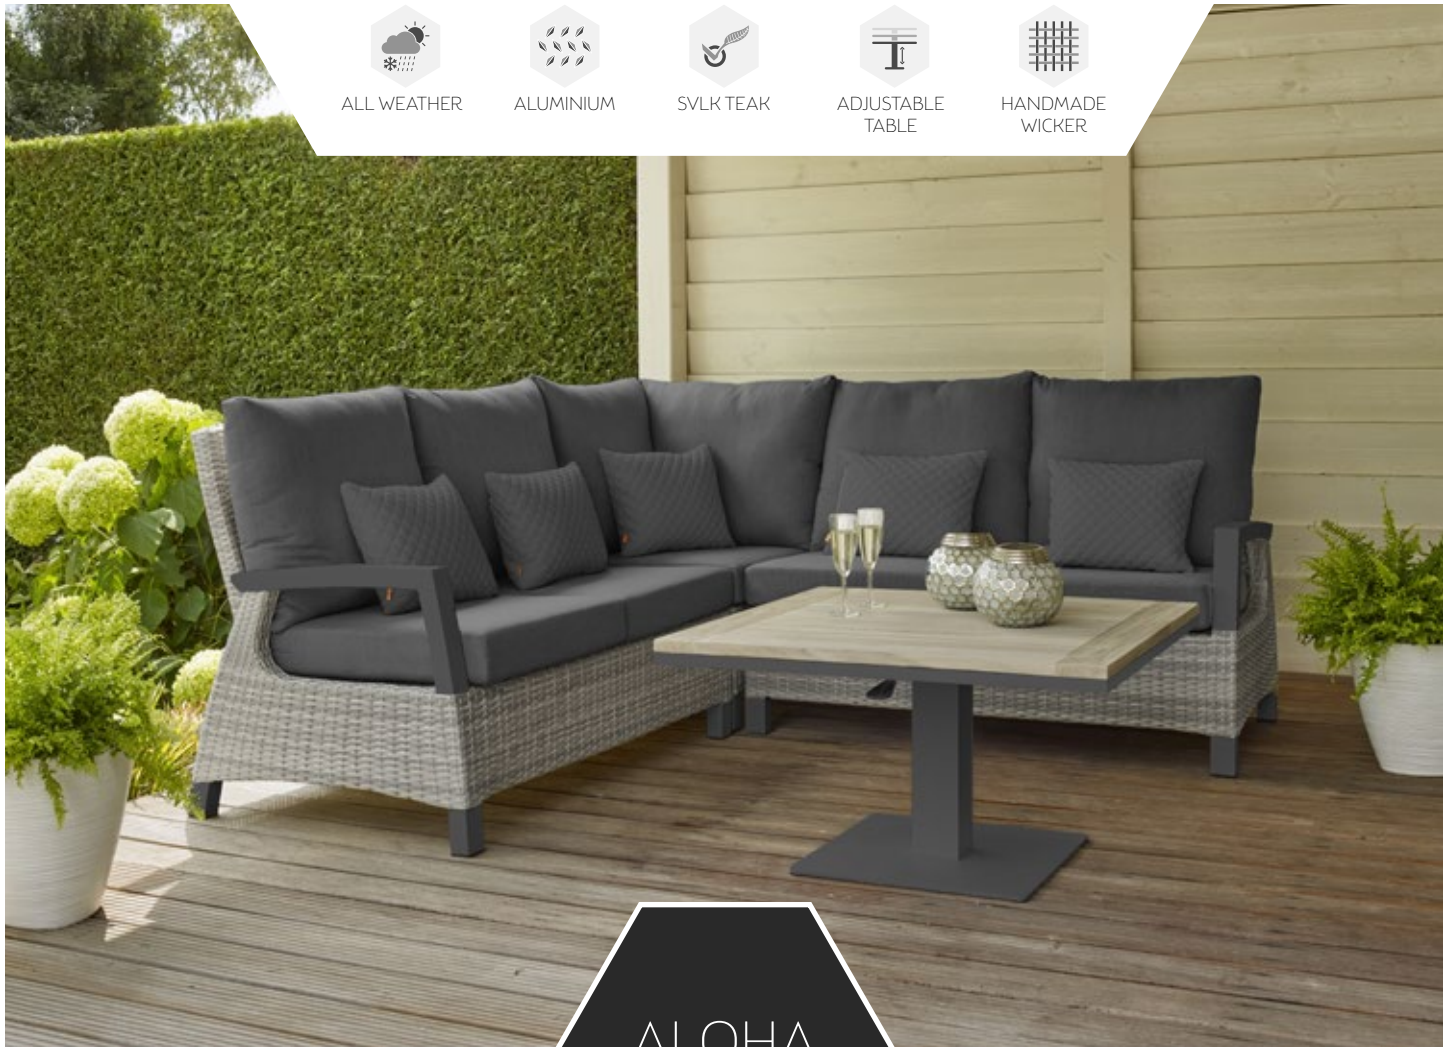

ALL WEATHER

ALUMINIUM

SVLK TEAK

ADJUSTABLE
TABLE

HANDMADE
WICKER