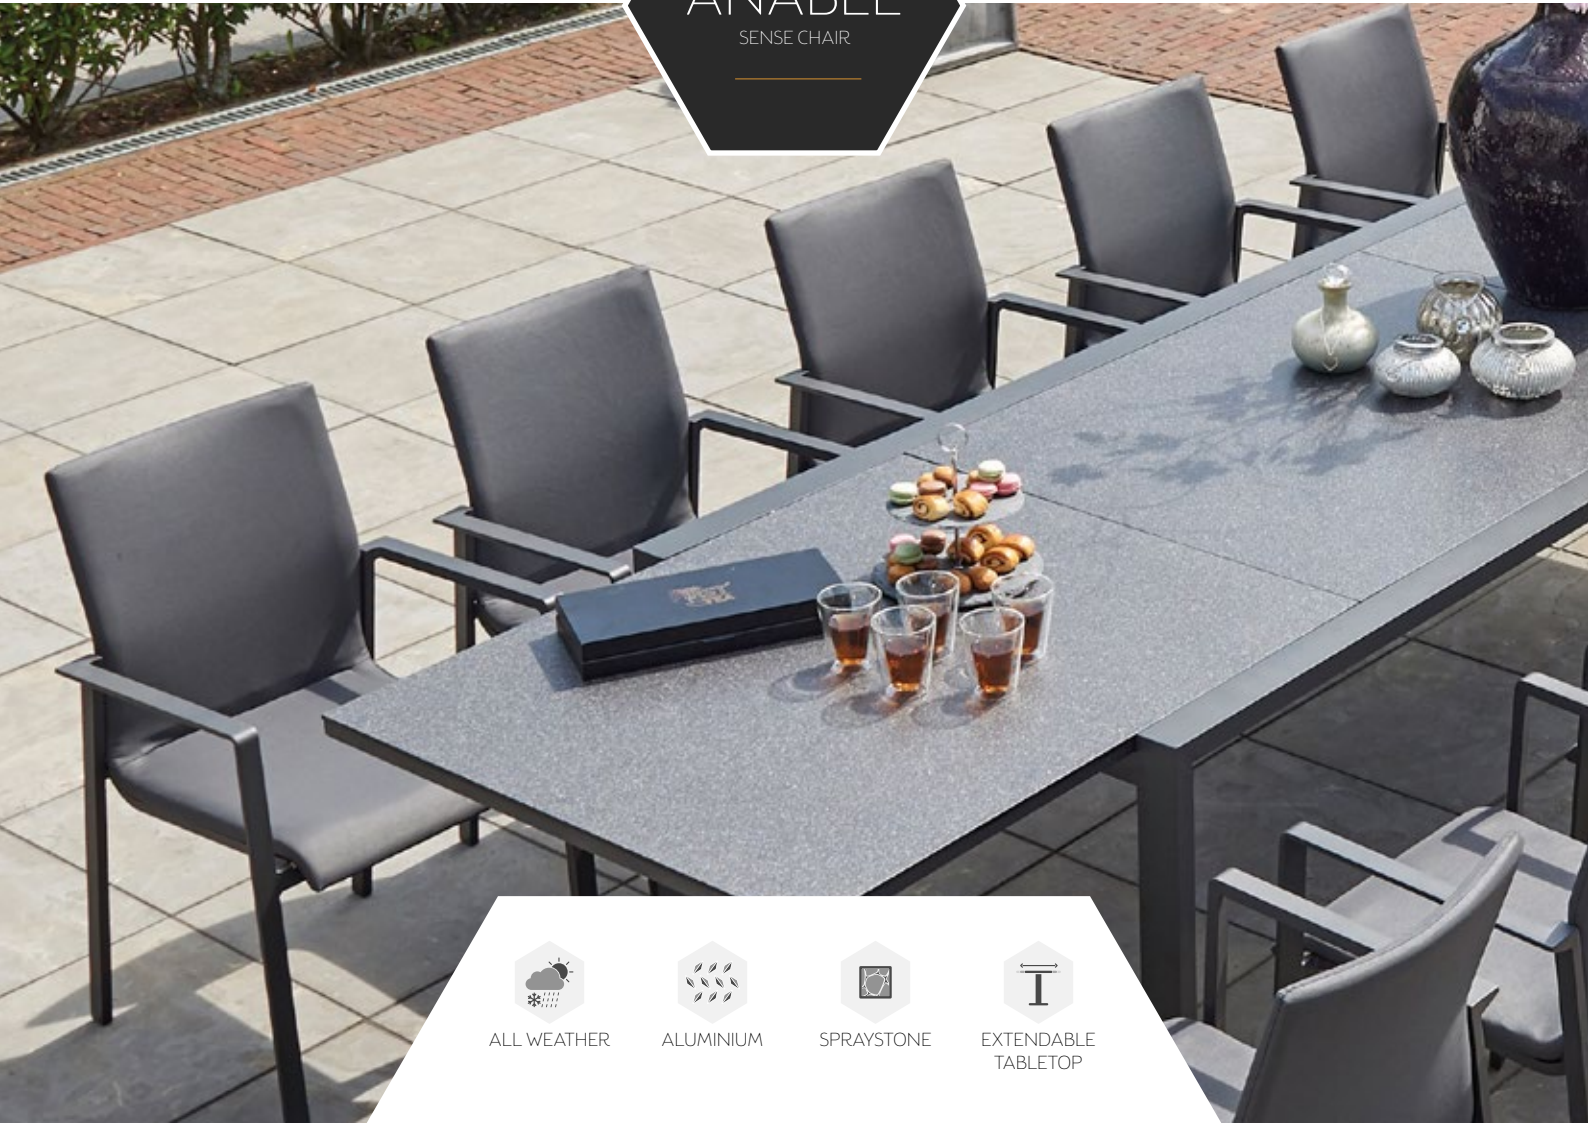

ANABEL

SENSE CHAIR

ALL WEATHER

ALUMINIUM

SPRAYSTONE

EXTENDABLE
TABLETOP

ANABEL DINING EXTENDABLE - SENSE CHAIRS

LIFE PROTECTION COVER 47