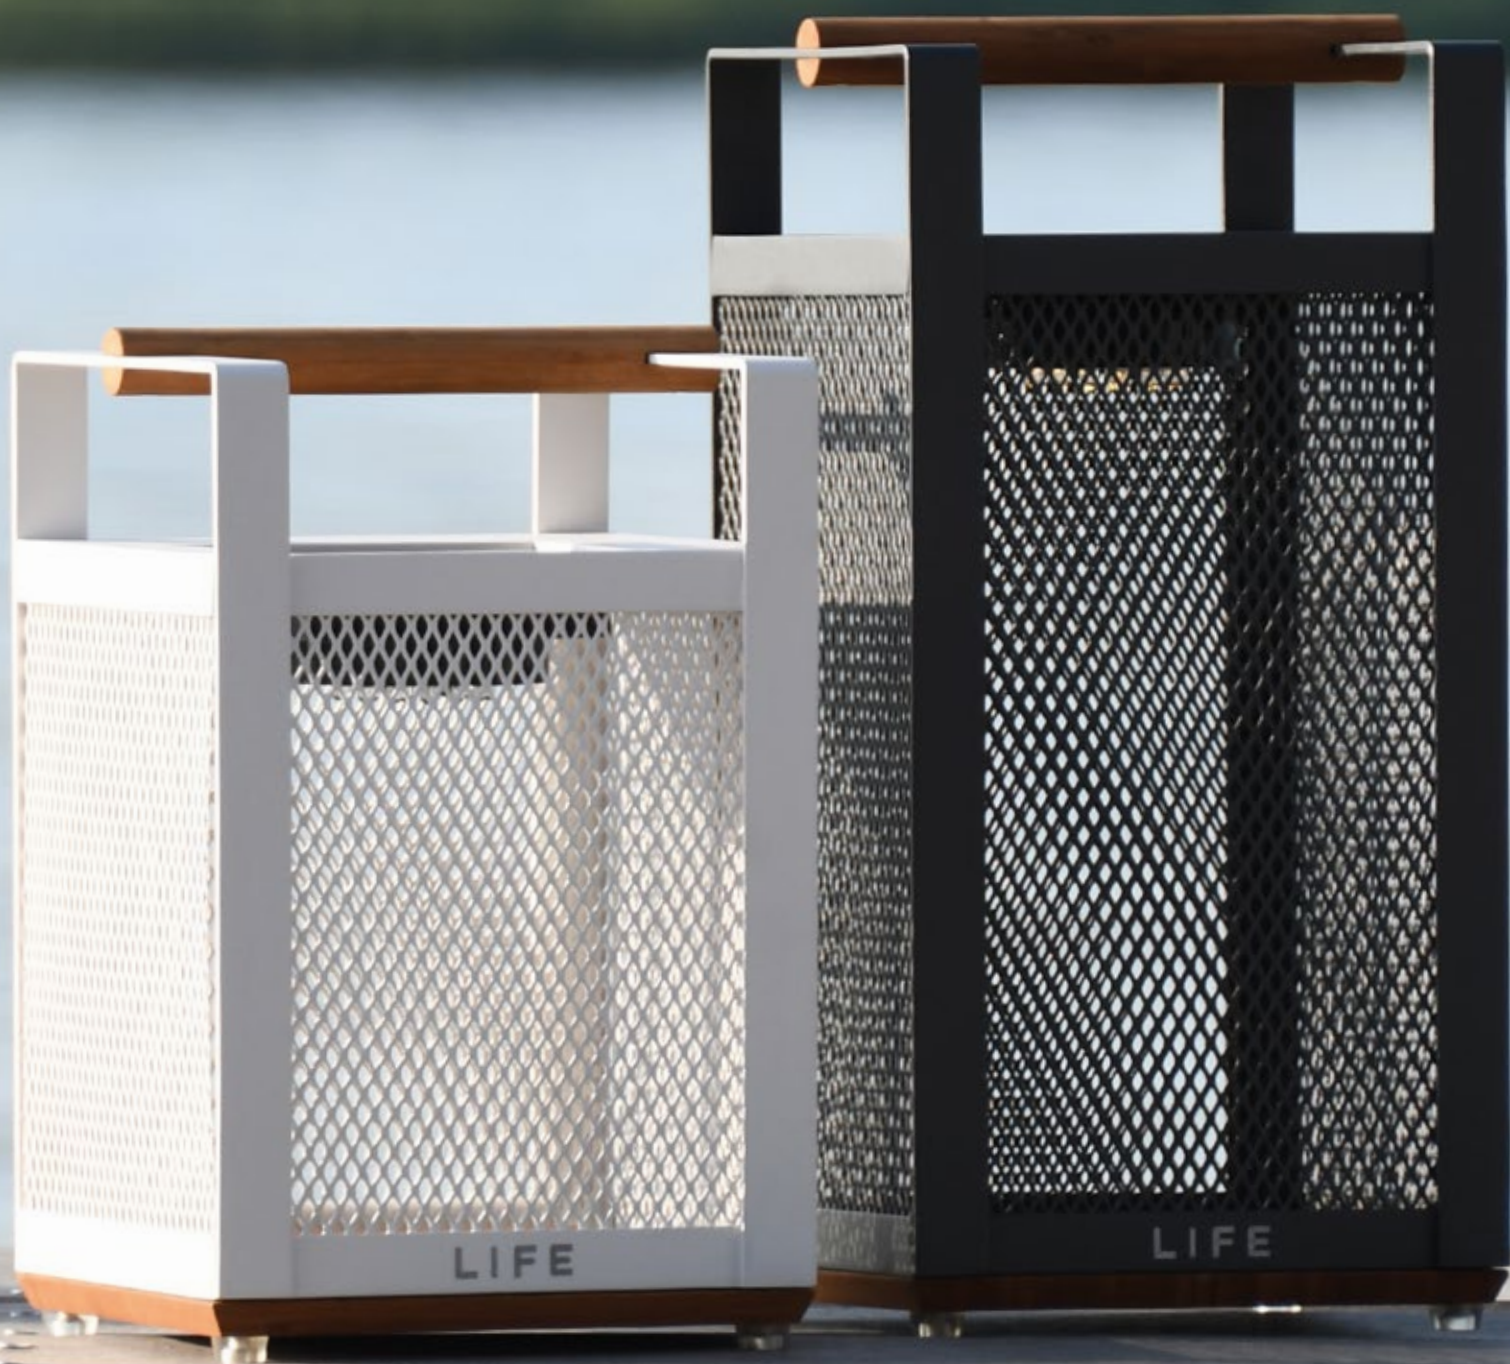

SHINE LED LIGHT

SLVK TEAK WOOD

ALUMINIUM

LED LIGHT
INCLUDED