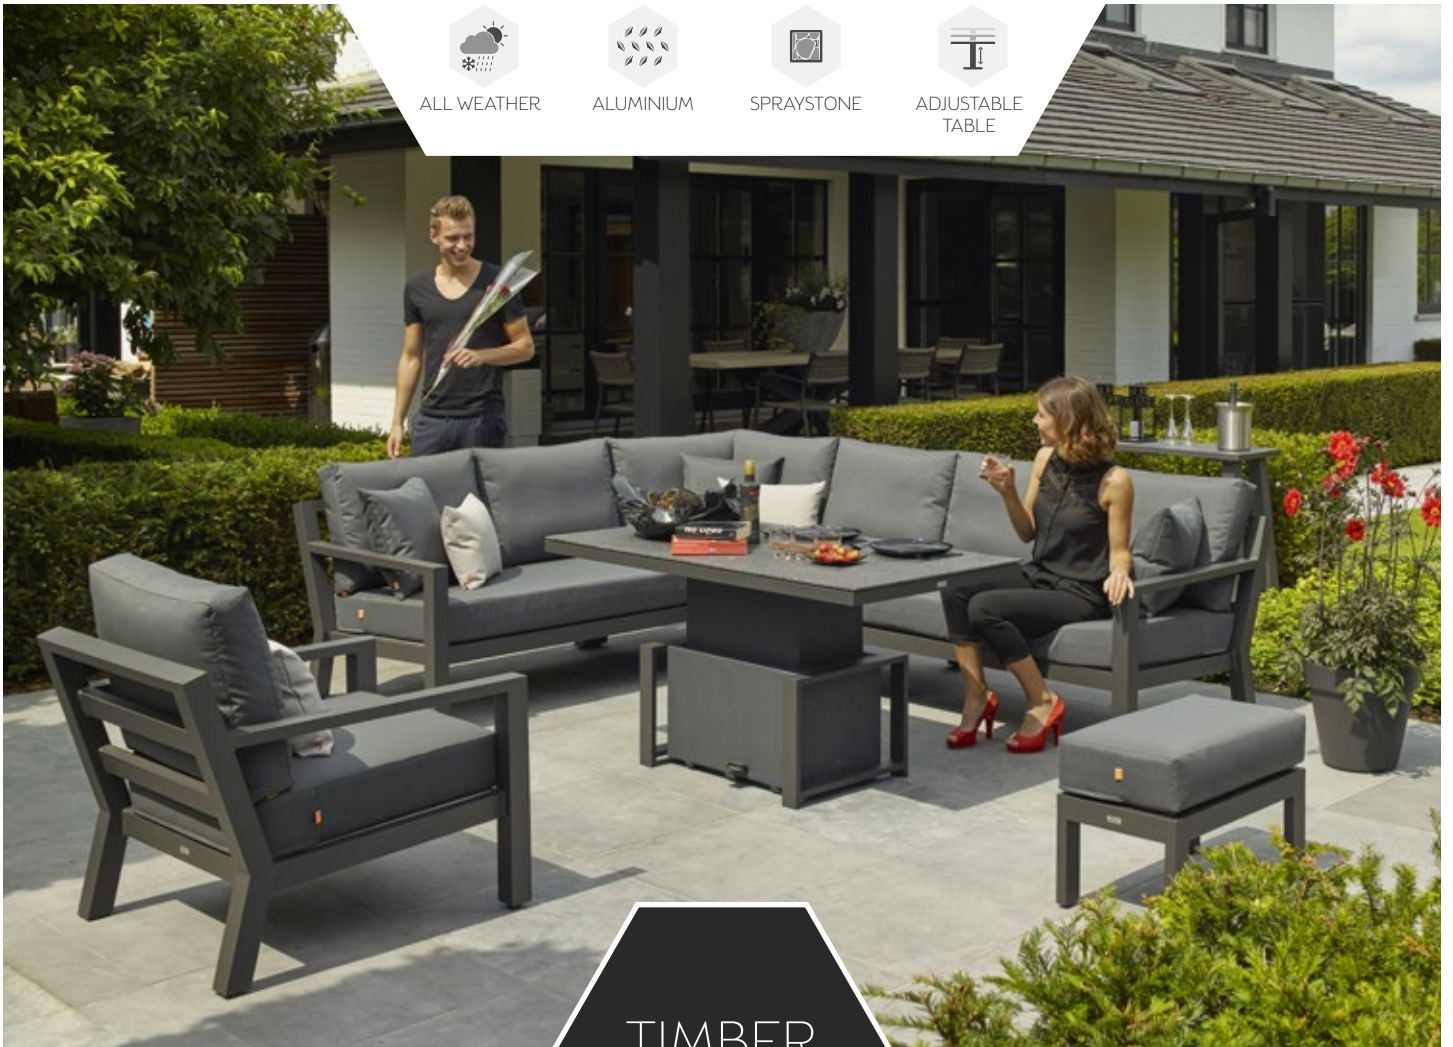

ALL WEATHER

ALUMINIUM

SPRAYSTONE

ADJUSTABLE
TABLE

TIMBER
CORNER SET

ALL WEATHER

ALUMINIUM

CERAMIC