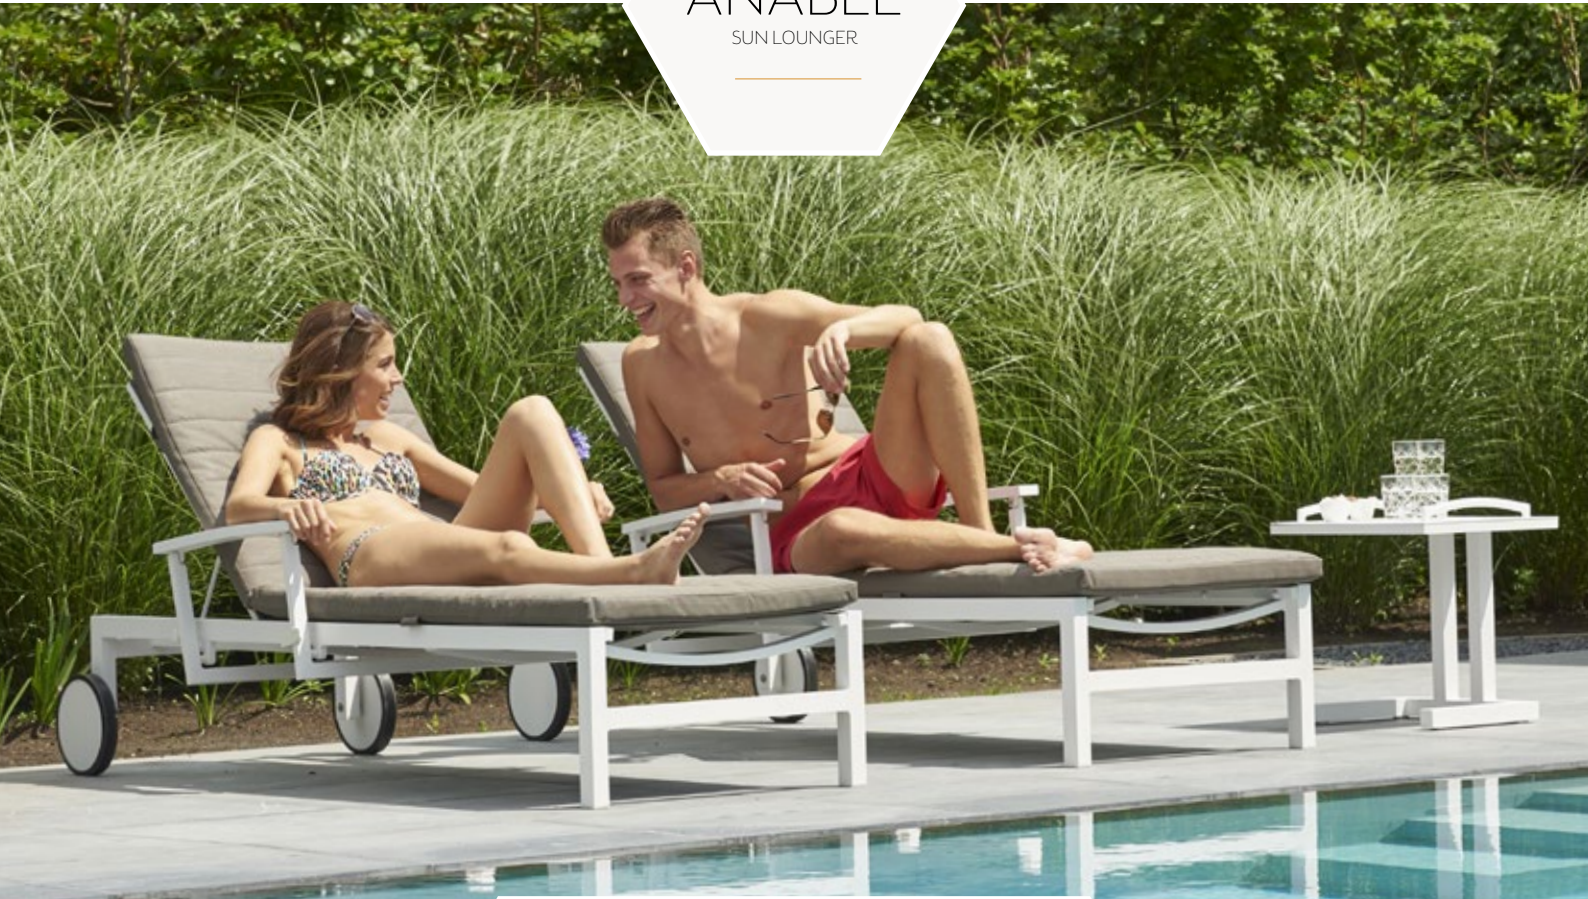

WHITE ALUMINIUM
ROBUST TEAK

RECOMMENDED MAINTENANCE PRODUCTS

ALL INFORMATION ON MATERIALS AND MAINTENANCE CAN BE FOUND AT THE END OF THE BROCHURE

SUN LOUNGERS

ANABEL SUN LOUNGER

ANABEL SUN LOUNGER

ALL WEATHER