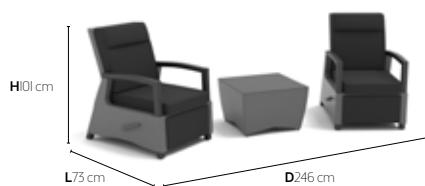

ALOHA LOUNGE - RELAX CHAIR SET

LIFE PROTECTION COVER 07
RECOMMENDED DECO CUSHIONS - 2x