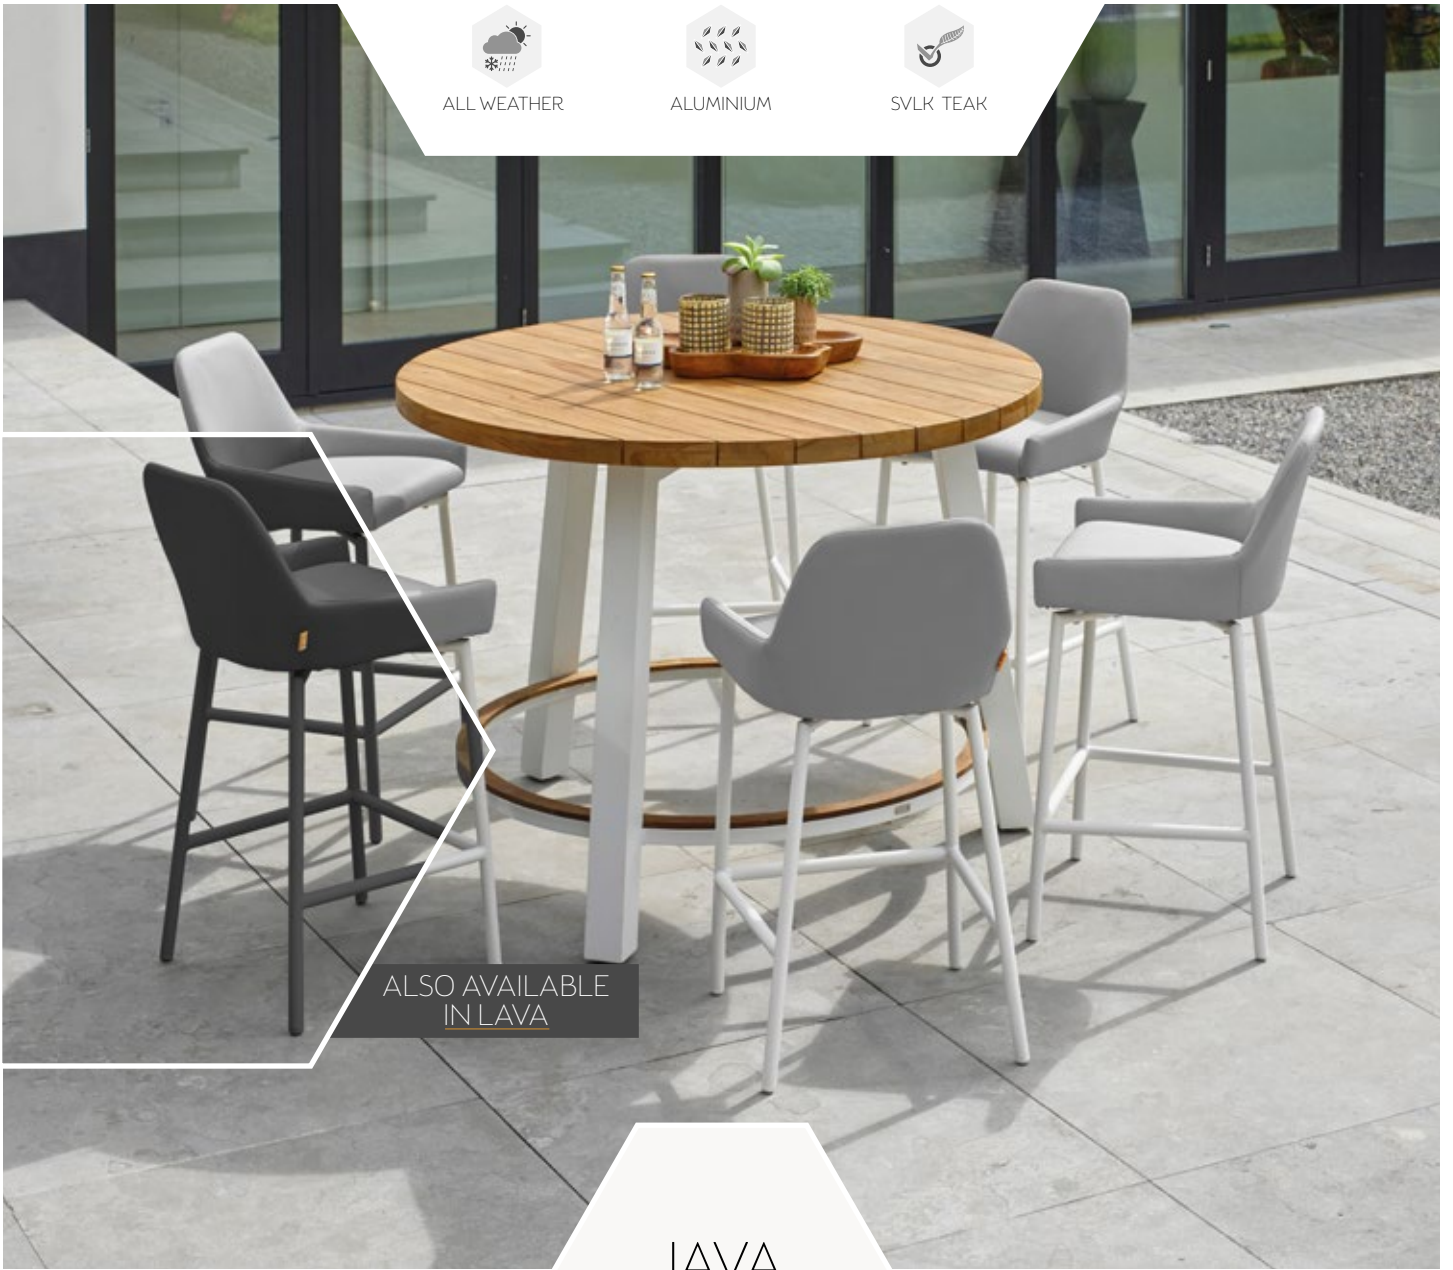

JAVA BAR

ALL WEATHER

ALUMINIUM

SVLK TEAK

ALSO AVAILABLE
IN LAVA

JAVA

NUNA BAR CHAIR

CHARACTERISTICS TEAK WOOD