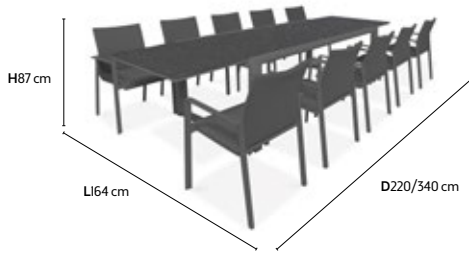

ANABEL DINING EXTENDABLE - SENSE CHAIRS

LIFE PROTECTION COVER 47

ANABEL COMBINATIONS

ALL OPTIONS AND MATERIAL INFORMATION CAN BE FOUND AT THE END OF THE BROCHURE

FRAME

FRAME

CUSHIONS

ALL WEATHER

SOLTEX

ELEMENTS

FRAMES ARE AVAILABLE IN LAVA AND WHITE ALUMINIUM

TABLES

ANABEL (EXTENDABLE)
L220/340 x D97 x H75 cm

DINING CHAIRS

SENSE CHAIRS - COMBINATIONS

L56 x D58 x H87 cm

RECOMMENDED MAINTENANCE PRODUCTS

ALL INFORMATION ON MATERIALS AND MAINTENANCE CAN BE FOUND AT THE END OF THE BROCHURE