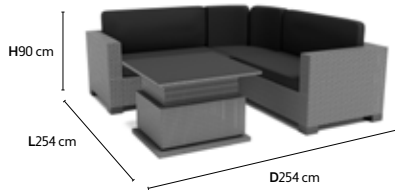

AYA LOUNGE

AYA LOUNGE - ROUND CORNER SET

LIFE PROTECTION COVER 27
RECOMMENDED DECO CUSHIONS - 7x