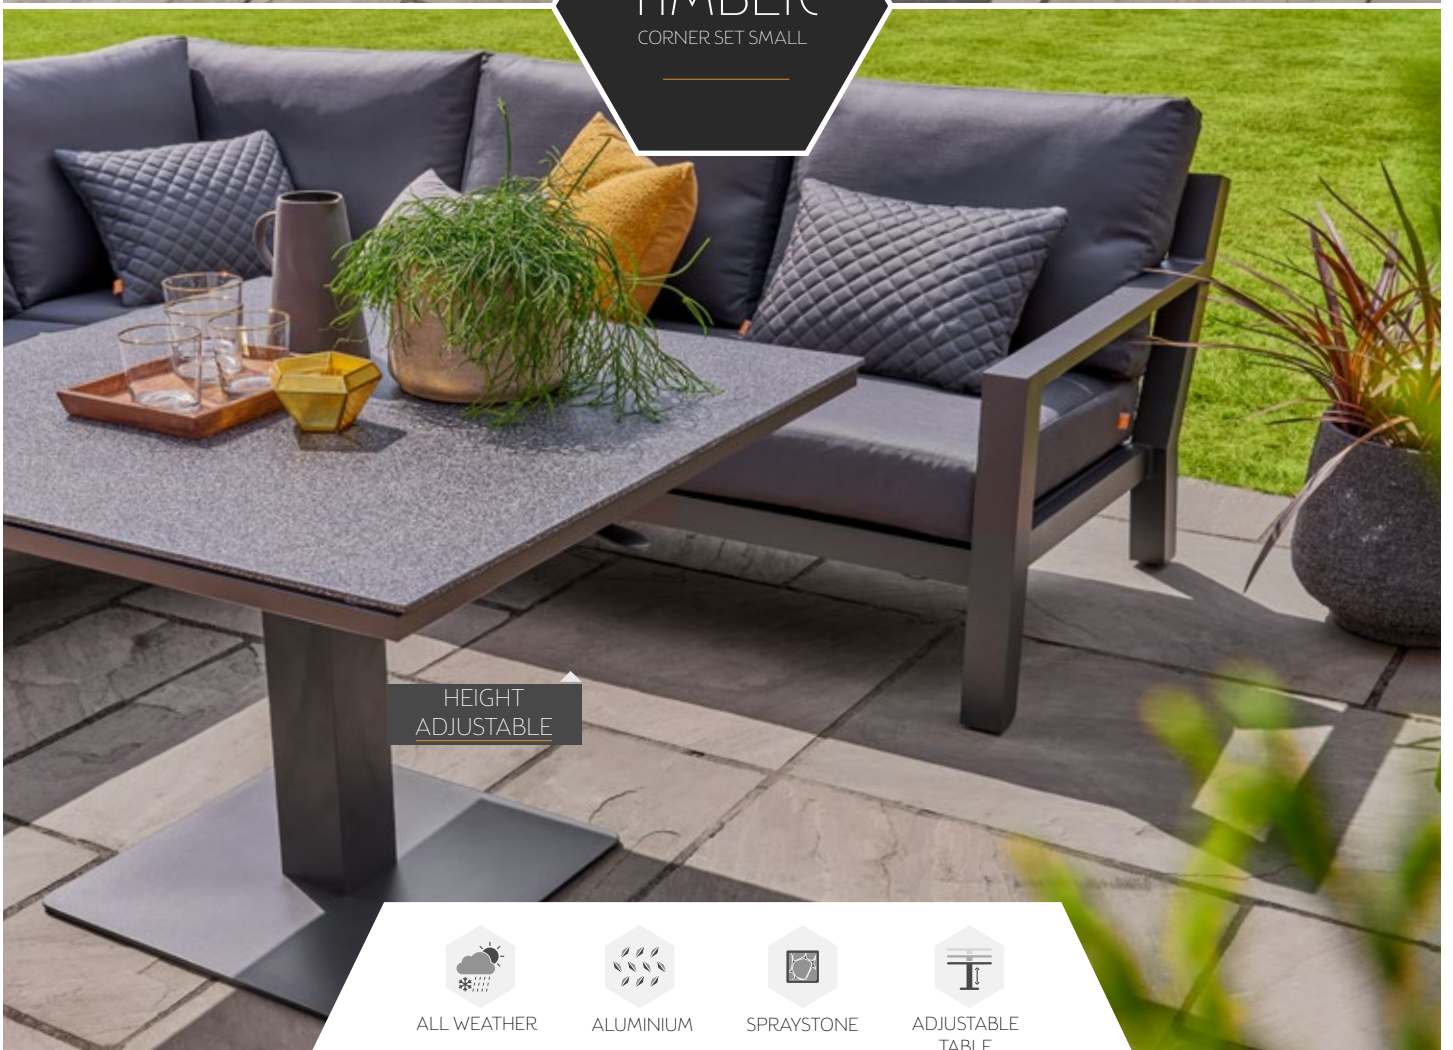

TIMBER
CORNER SET SMALL

HEIGHT
ADJUSTABLE

ALL WEATHER

ALUMINIUM

SPRAYSTONE

ADJUSTABLE
TABLE