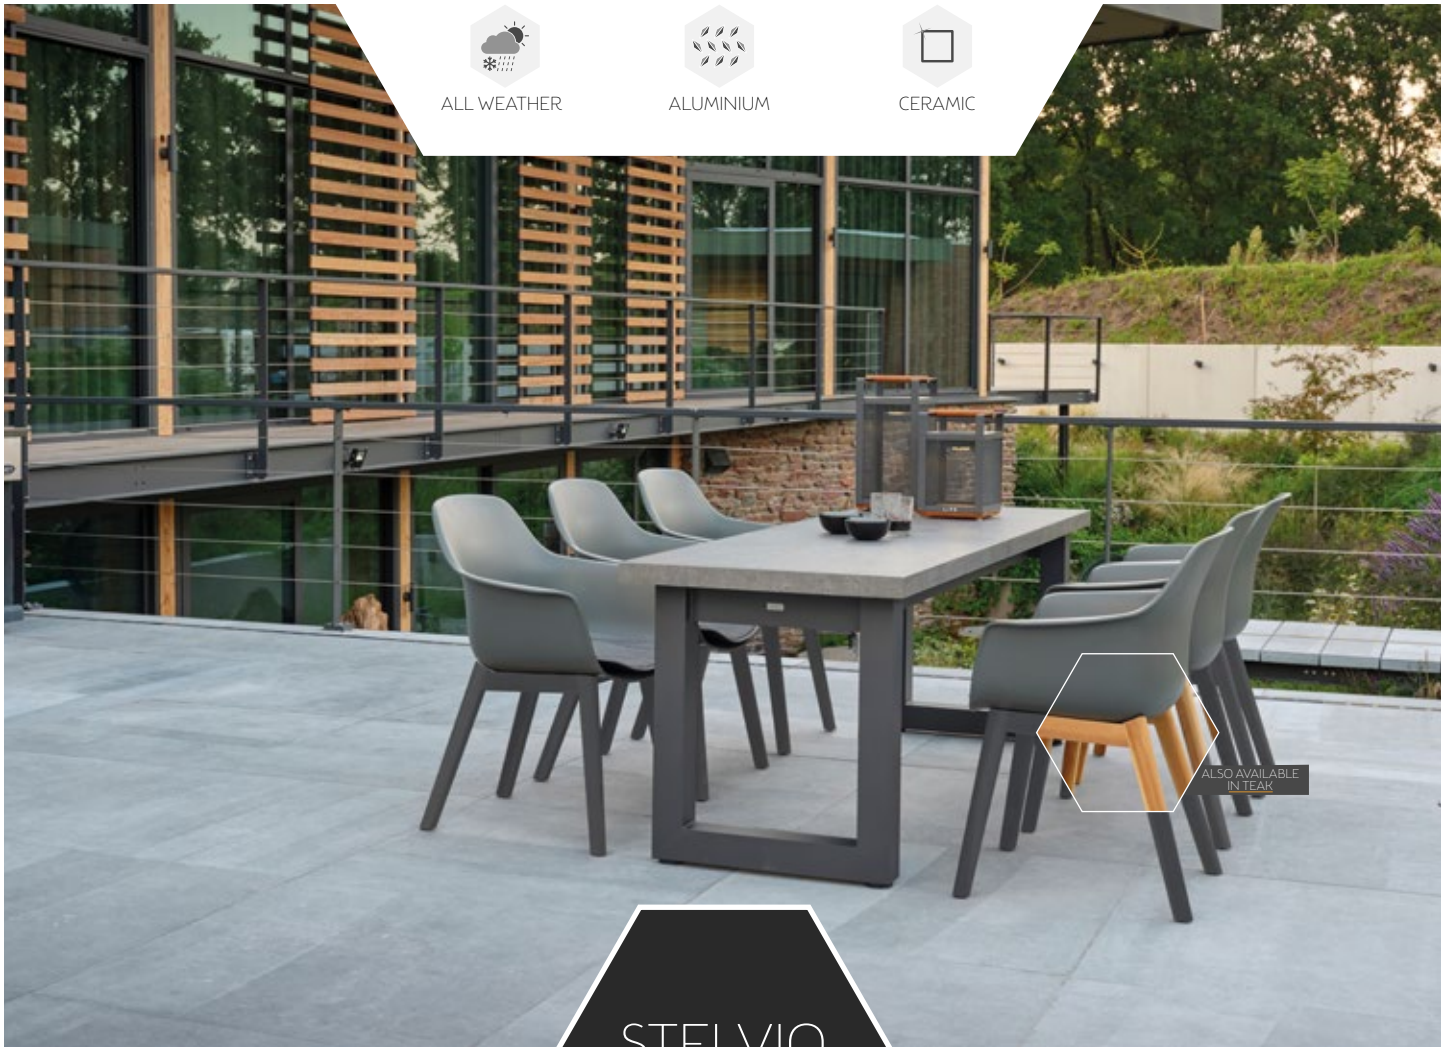

CERAMIC

STELVIO
CARIBEAN CHAIR

AVAILABLE
IN WHITE

ALL WEATHER

ALUMINIUM

CERAMIC

ALSO AVAILABLE
IN TEAK

STELVIO