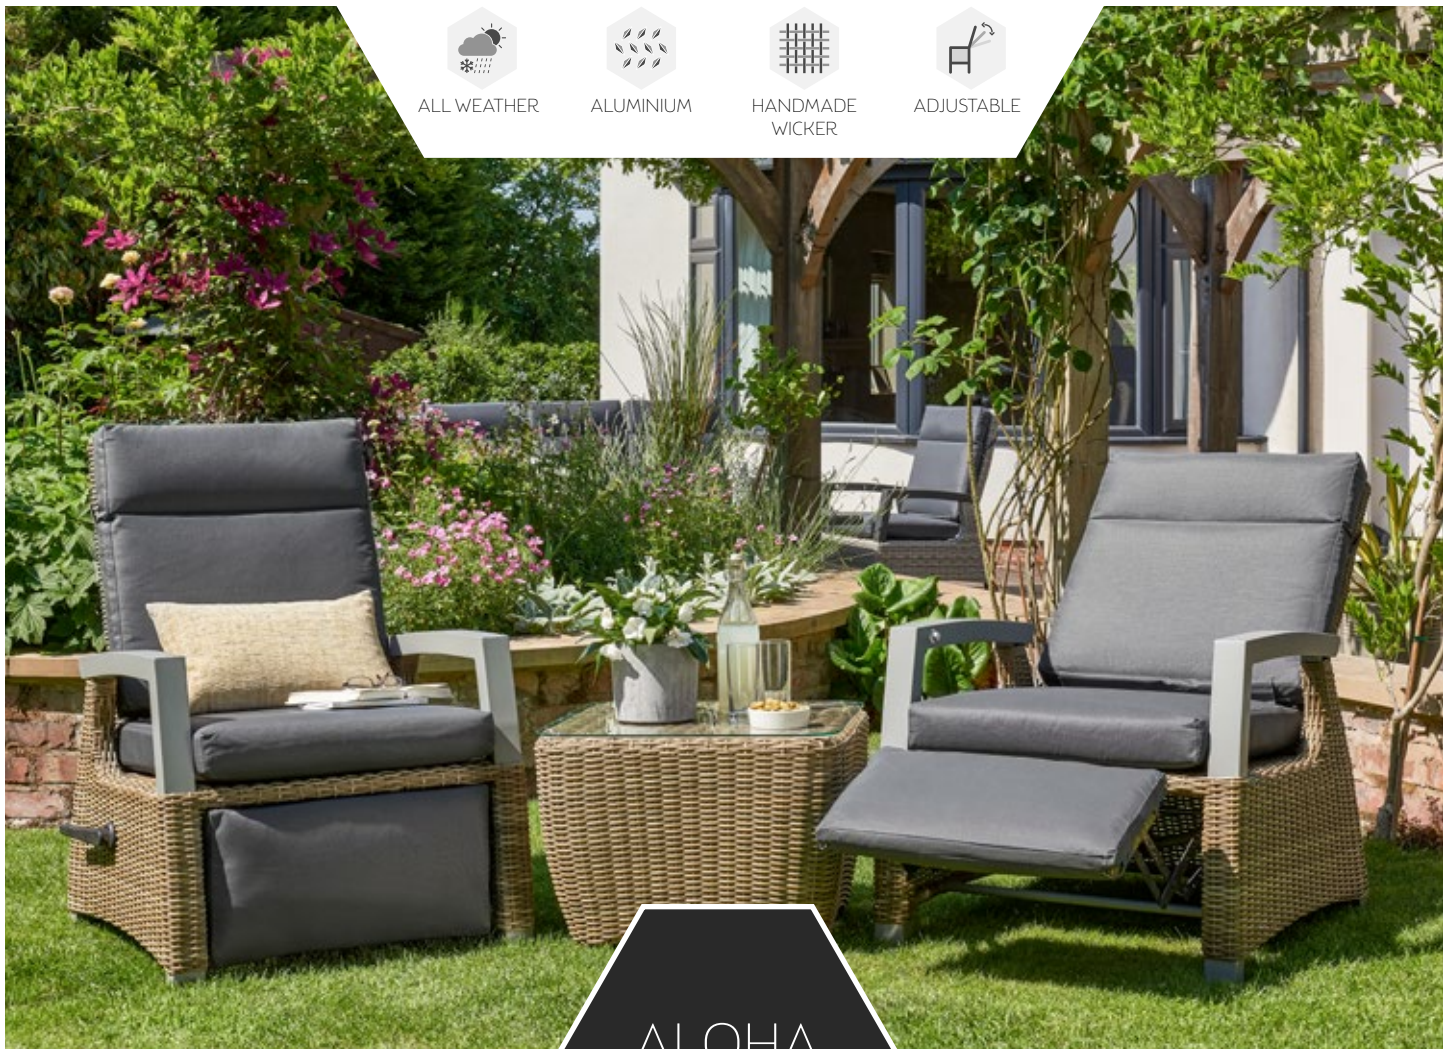

HANDMADE
WICKER

ADJUSTABLE
BACK REST

ALOHA

LOUNGE SET

ALL WEATHER

ALUMINIUM

HANDMADE
WICKER

ADJUSTABLE