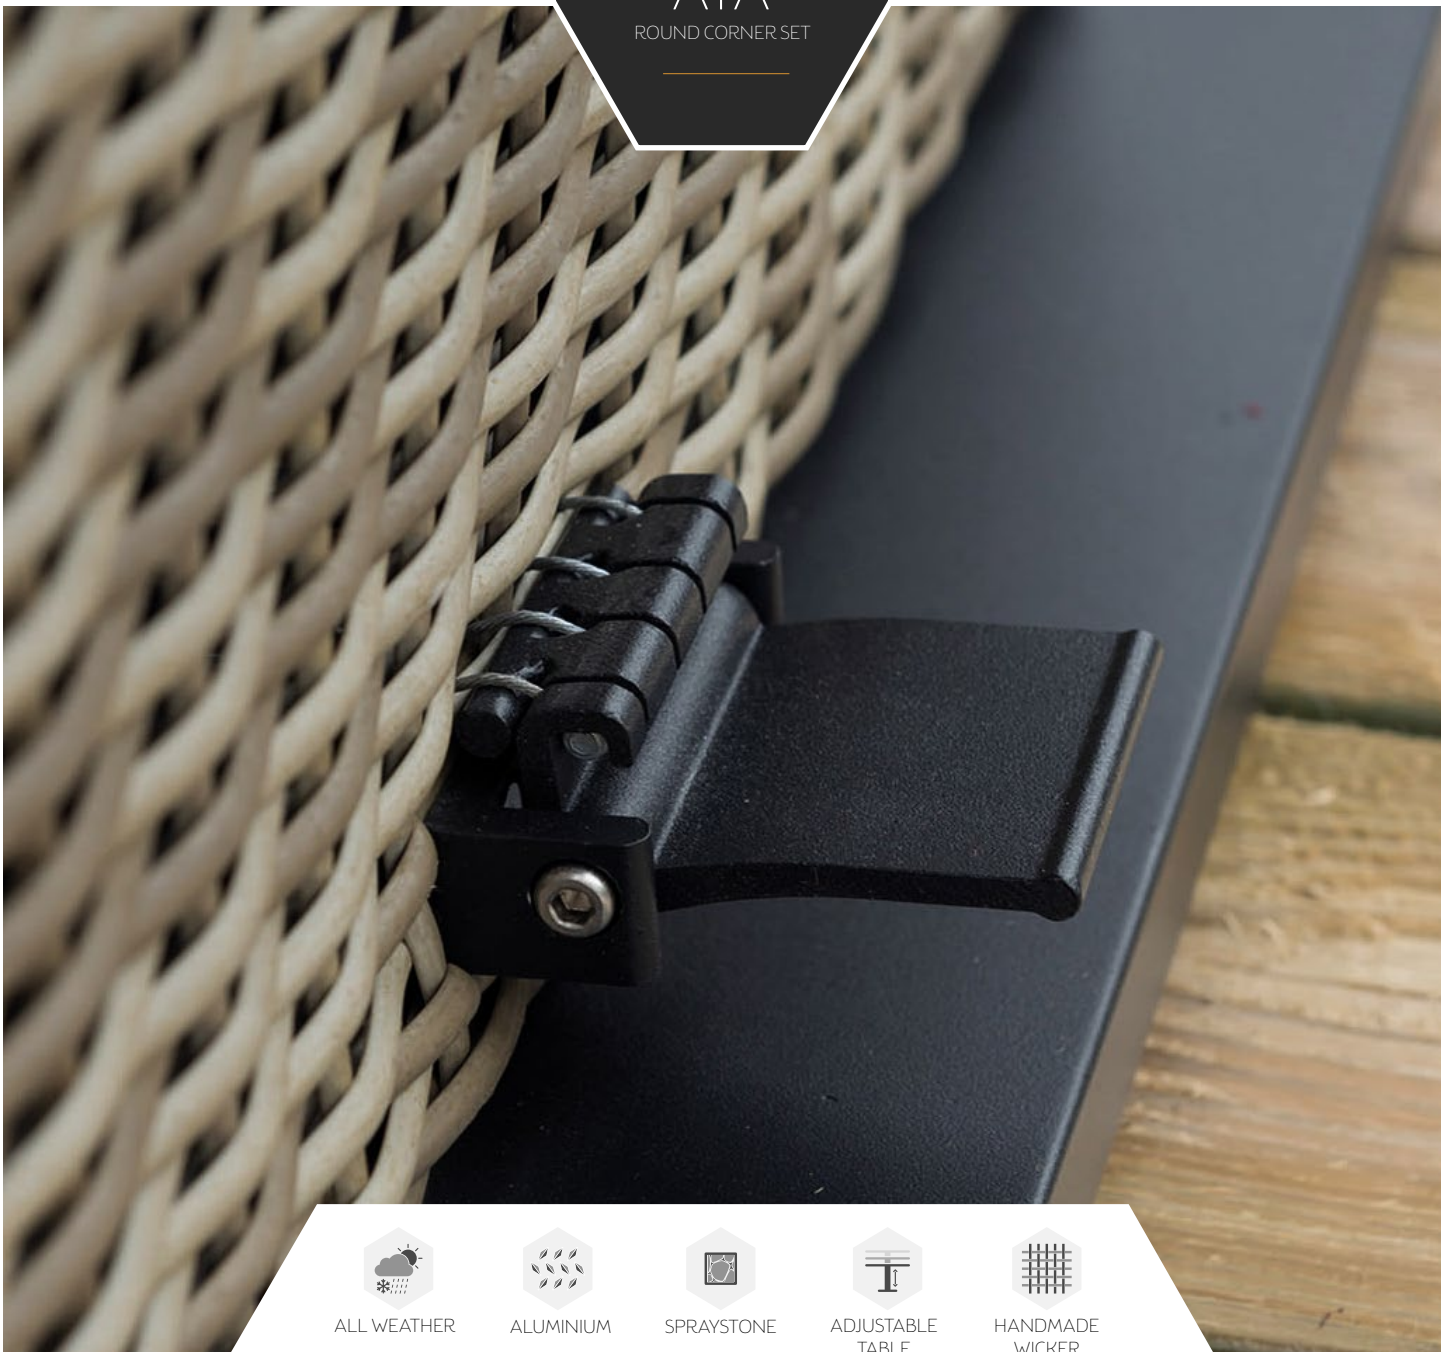

EASY

L40x D50 x H42 cm

RECOMMENDED MAINTENANCE PRODUCTS

ALL INFORMATION ON MATERIALS AND MAINTENANCE CAN BE FOUND AT THE END OF THE BROCHURE

AYA LOUNGE

AYA
ROUND CORNER SET

ALL WEATHER

ALUMINIUM