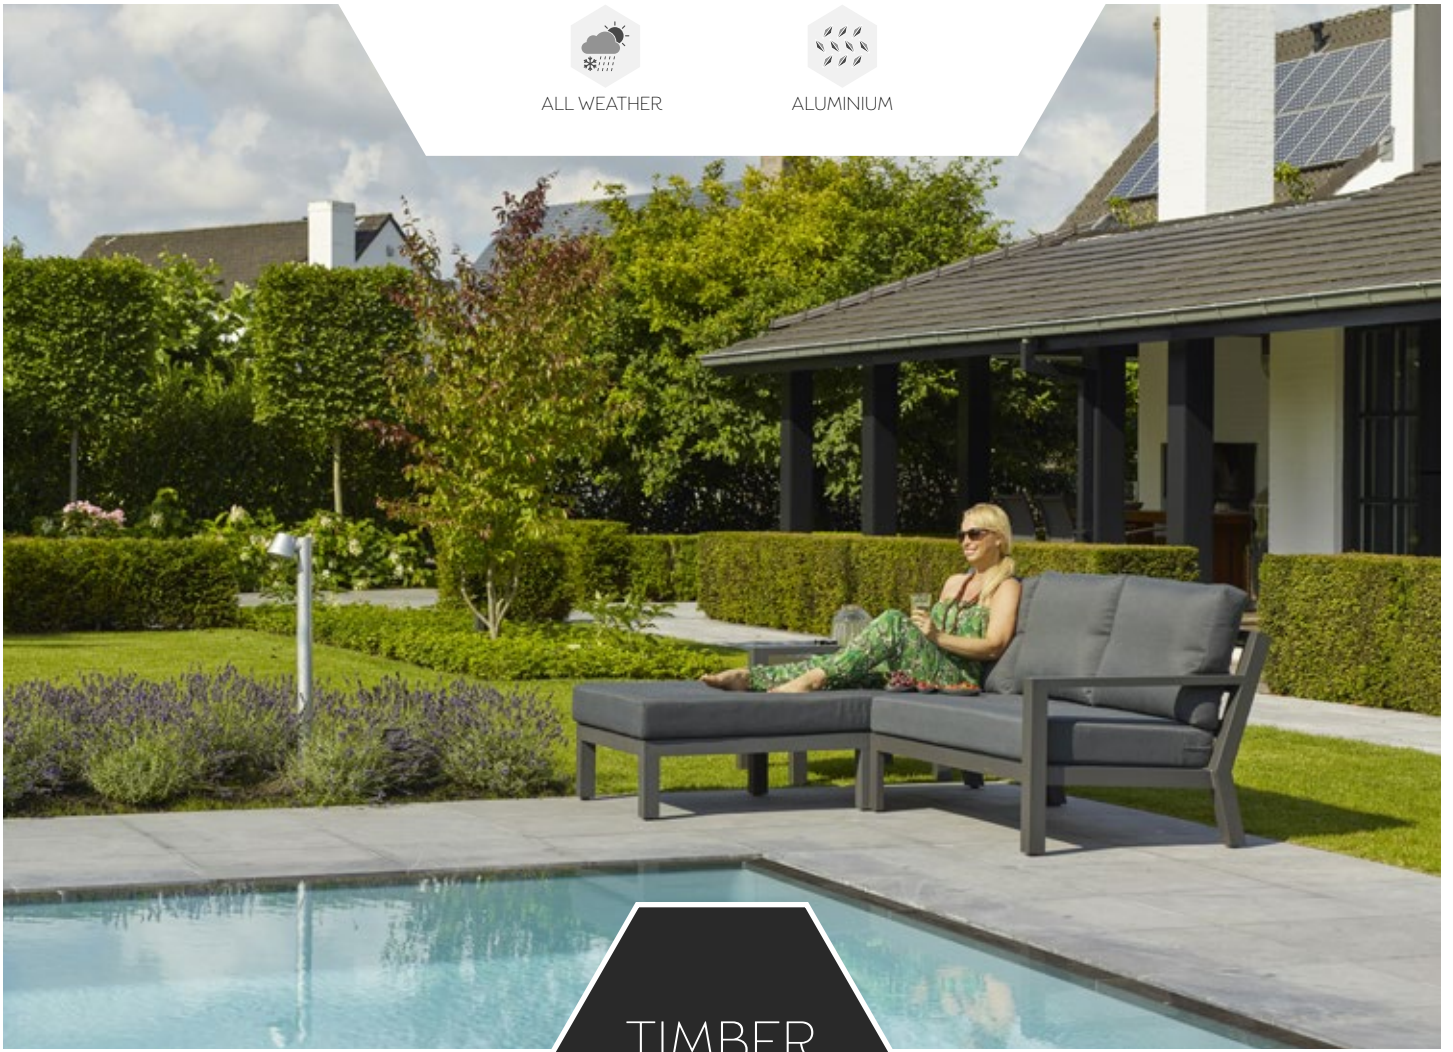

ALL WEATHER

ALUMINIUM