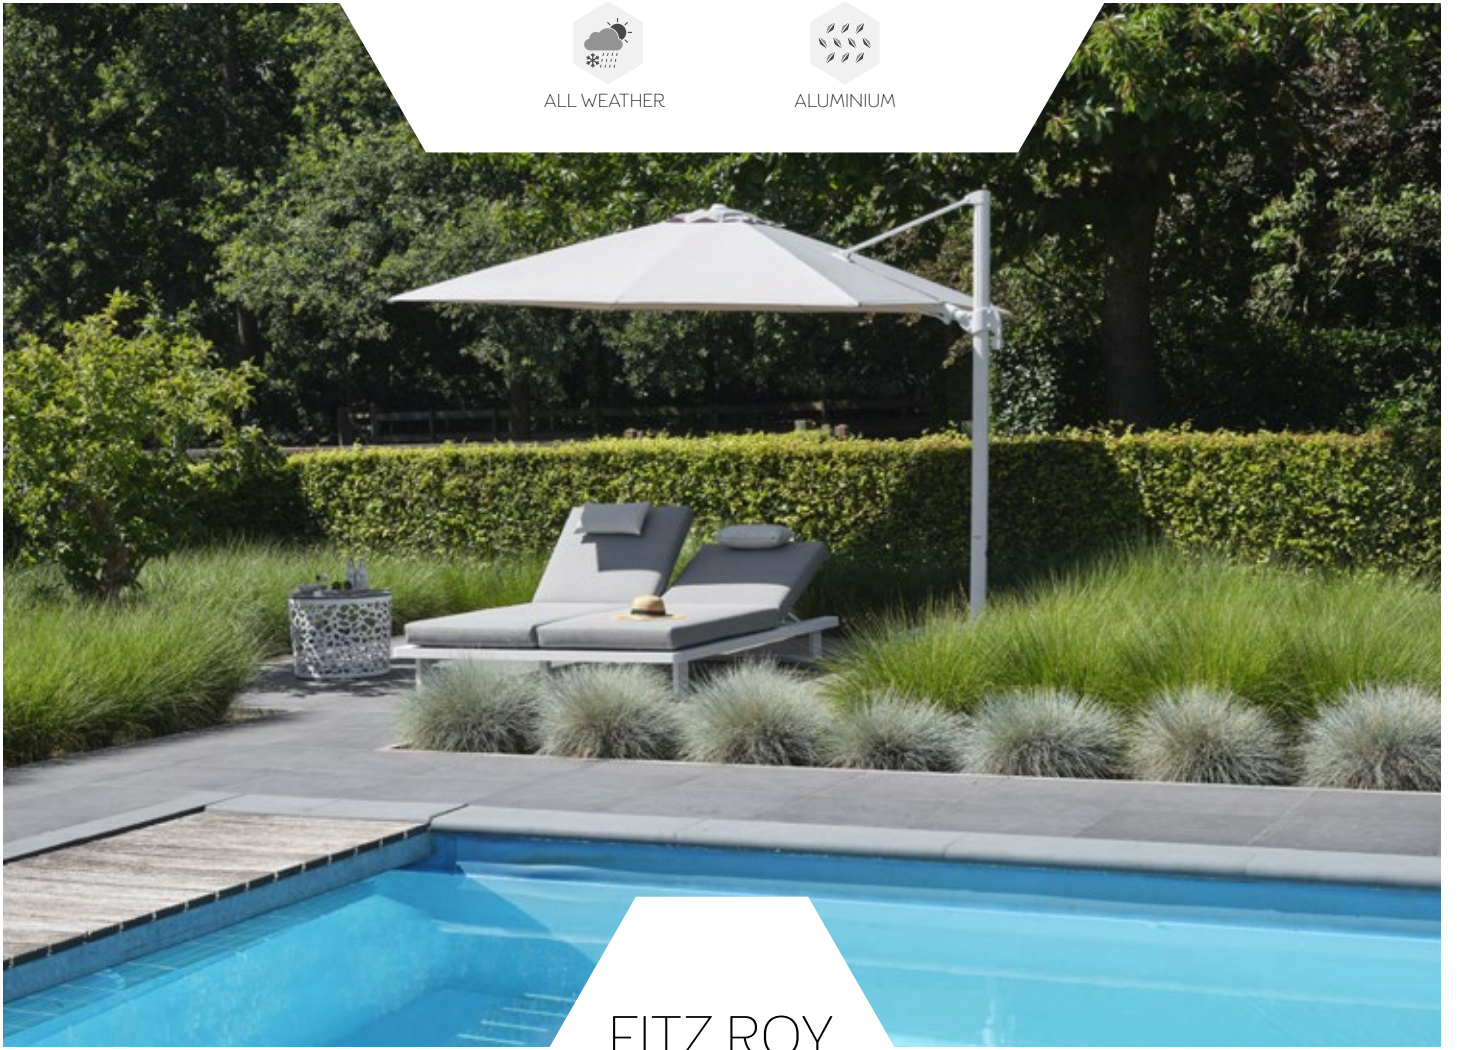

FITZ ROY
L30 x D60 x H42 cm

FITZ ROY
L30 x D60 x H42 cm

EASY
L40x D50 x H42 cm

RECOMMENDED MAINTENANCE PRODUCTS

ALL INFORMATION ON MATERIALS AND MAINTENANCE CAN BE FOUND AT THE END OF THE BROCHURE

ALL WEATHER

ALUMINIUM

FITZ ROY

SUN LOUNGER DOUBLE

SUN LOUNGER CUSHION - 2x

FITZ ROY COMBINATIONS

ALL OPTIONS AND MATERIAL INFORMATION CAN BE FOUND AT THE END OF THE BROCHURE

FRAME

WHITE ALUMINIUM